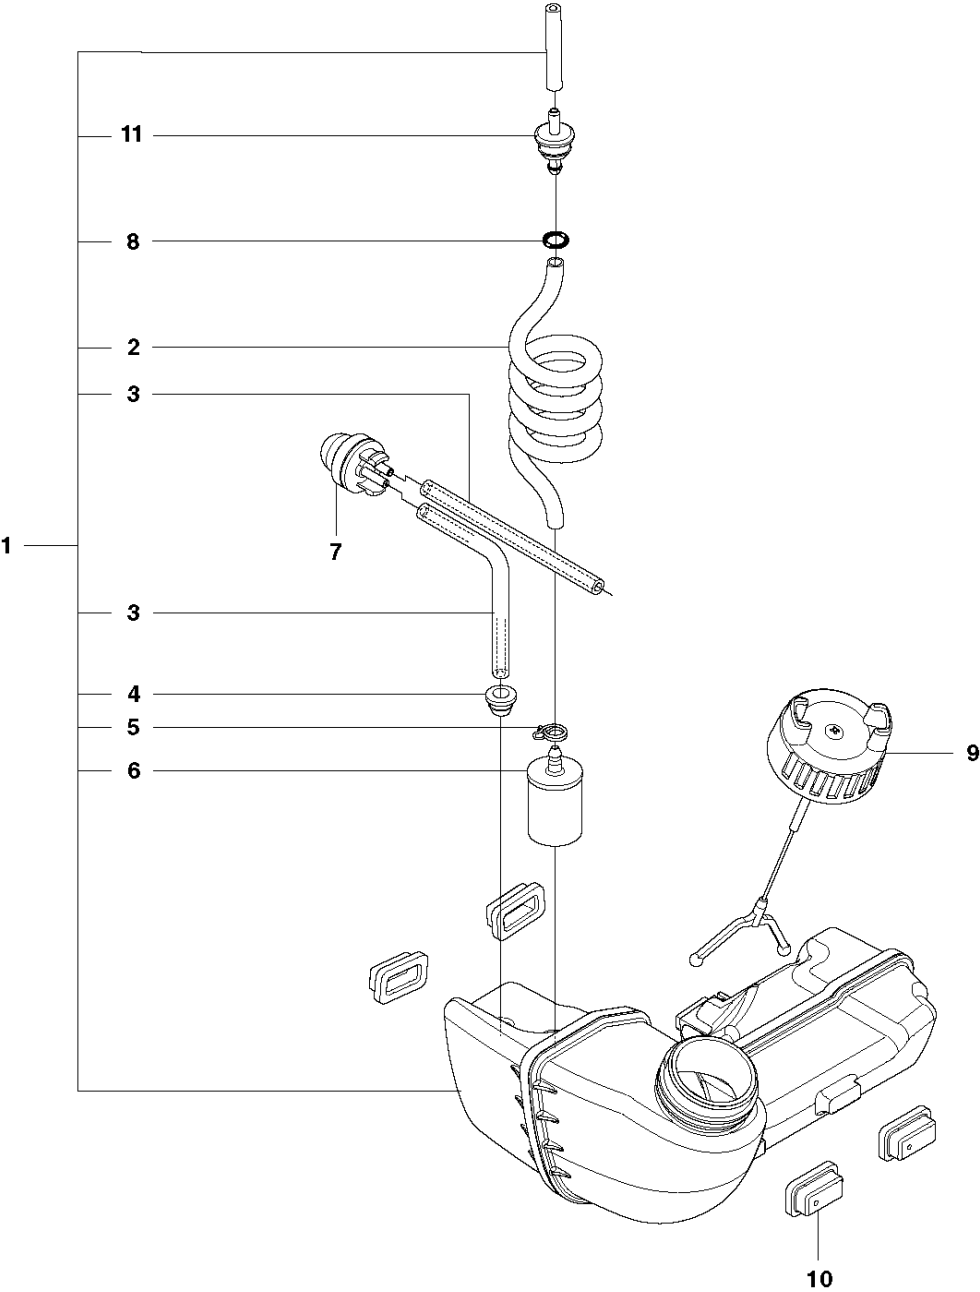

L 327LS, LX, LDX, RX, RDX, RJX, 323R11
FUEL TANK

FUEL TANK

327 RJX, from 2012-01 -

Ref	Part no.	Description	Remark	Qty	Kit
1	584 25 80-01	FUEL TANK ASSY		1	
2	581 75 62-01	FUEL HOSE		1	1
3	537 04 24-01	FUEL HOSE		2	1
4	503 73 58-01	BUSHING		1	1
5	504 02 24-01	HOSE CLAMP		1	1
6	503 44 32-01	FILTER		1	1
7	503 93 66-01	PRIMER HOUSING		1	
8	537 18 49-01	O-RING		1	1
9	544 88 97-02	TANK CAP		1	
10	503 91 10-01	SUSPENSION		4	
11	578 29 56-01	HOSE NIPPLE		1	1