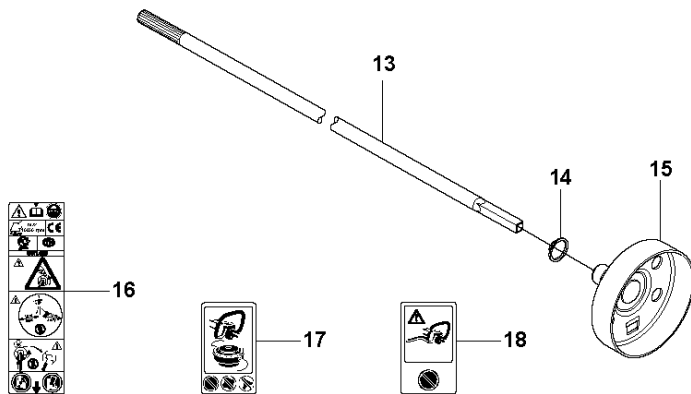

M 327LS, LX, LDX, RX, RDX, RJX, 323RII
IGNITION & CLUTCH

IGNITION SYSTEM & CLUTCH

327 RJX, from 2012-01 -

Ref	Part no.	Description	Remark	Qty	Kit
1	502 49 36-01	SHORT CIRCUIT CABLE		1	
2	537 43 43-01	SPARK PLUG CAP		1	
3	503 23 51-09	SPARK PLUG	Champion RCJ 6Y	1	
4	544 12 70-01	IGNITION MODULE		1	
5	503 21 66-18	SCREW IHCT		2	
6	537 23 75-01	CLUTCH DRUM ASSY		1	
7	503 84 29-02	SCREW		2	
8	537 04 67-02	WASHER		1	
9	537 03 22-01	CLUTCH ASSY		1	
10	503 84 28-01	CLUTCH SHOE		2	9
11	503 81 60-01	CLUTCH SPRING		1	9
12	537 04 68-02	WASHER		1	
13	731 71 16-51	HEXAGON NUT FLANGED		1	
14	537 24 96-02	FLYWHEEL		1	
15	501 48 56-01	CONTACT SPRING		1	

B 327LX, RJX
SHAFT & HANDLE

SHAFT & HANDLE

327 RJX, from 2012-01 -

Ref	Part no.	Description	Remark	Qty	Kit
1	503 99 78-01	HANDLE.J	RJx	1	
1	503 99 78-04	HANDLE	Captive screws	1	
2	503 88 88-01	TUBE	L=1483mm Ø=24mm	1	
2	540 05 38-01	TUBE DRIVESHAFT ASSY	RJx L=1483mm Ø=24mm France	1	
3	725 23 78-51	SCREW EHHM	L, LS. M6X40	1	
3	725 23 80-51	SCREW EHHM	Lx, RJxM6X50	1	
4	503 87 90-01	KNOB	Lx	1	
5	503 23 00-61	WASHER	L, LS	1	
6	503 87 19-03	HANDLE		1	
6	503 87 19-08	HANDLE	Captive screws	1	
7	503 94 03-01	DISTANCE.HANDLE		1	
8	503 20 07-16	SCREW IHSCFM	RJx	1	
9	503 94 10-01	HOOK	RJx	1	
10	731 23 14-01	HEXAGON NUT	RJx	1	
11	503 21 68-16	SCREW IHSCFT	RJx	3	
11	574 18 15-01	SCREW IHSCFTO	Captive screws	3	
12	502 19 71-01	SQUARE NUT		1	
13	537 23 48-01	DRIVE SHAFT	L=1525mm Ø=7mm	1	
14	735 31 12-00	CIRCLIP		1	
15	537 23 75-01	CLUTCH DRUM ASSY		1	
16	537 29 48-01	LABEL		1	
17	503 79 56-01	LABEL		1	
18	537 10 10-01	LABEL	RJx	1	
19	537 08 55-01	HANDLE	France	1	