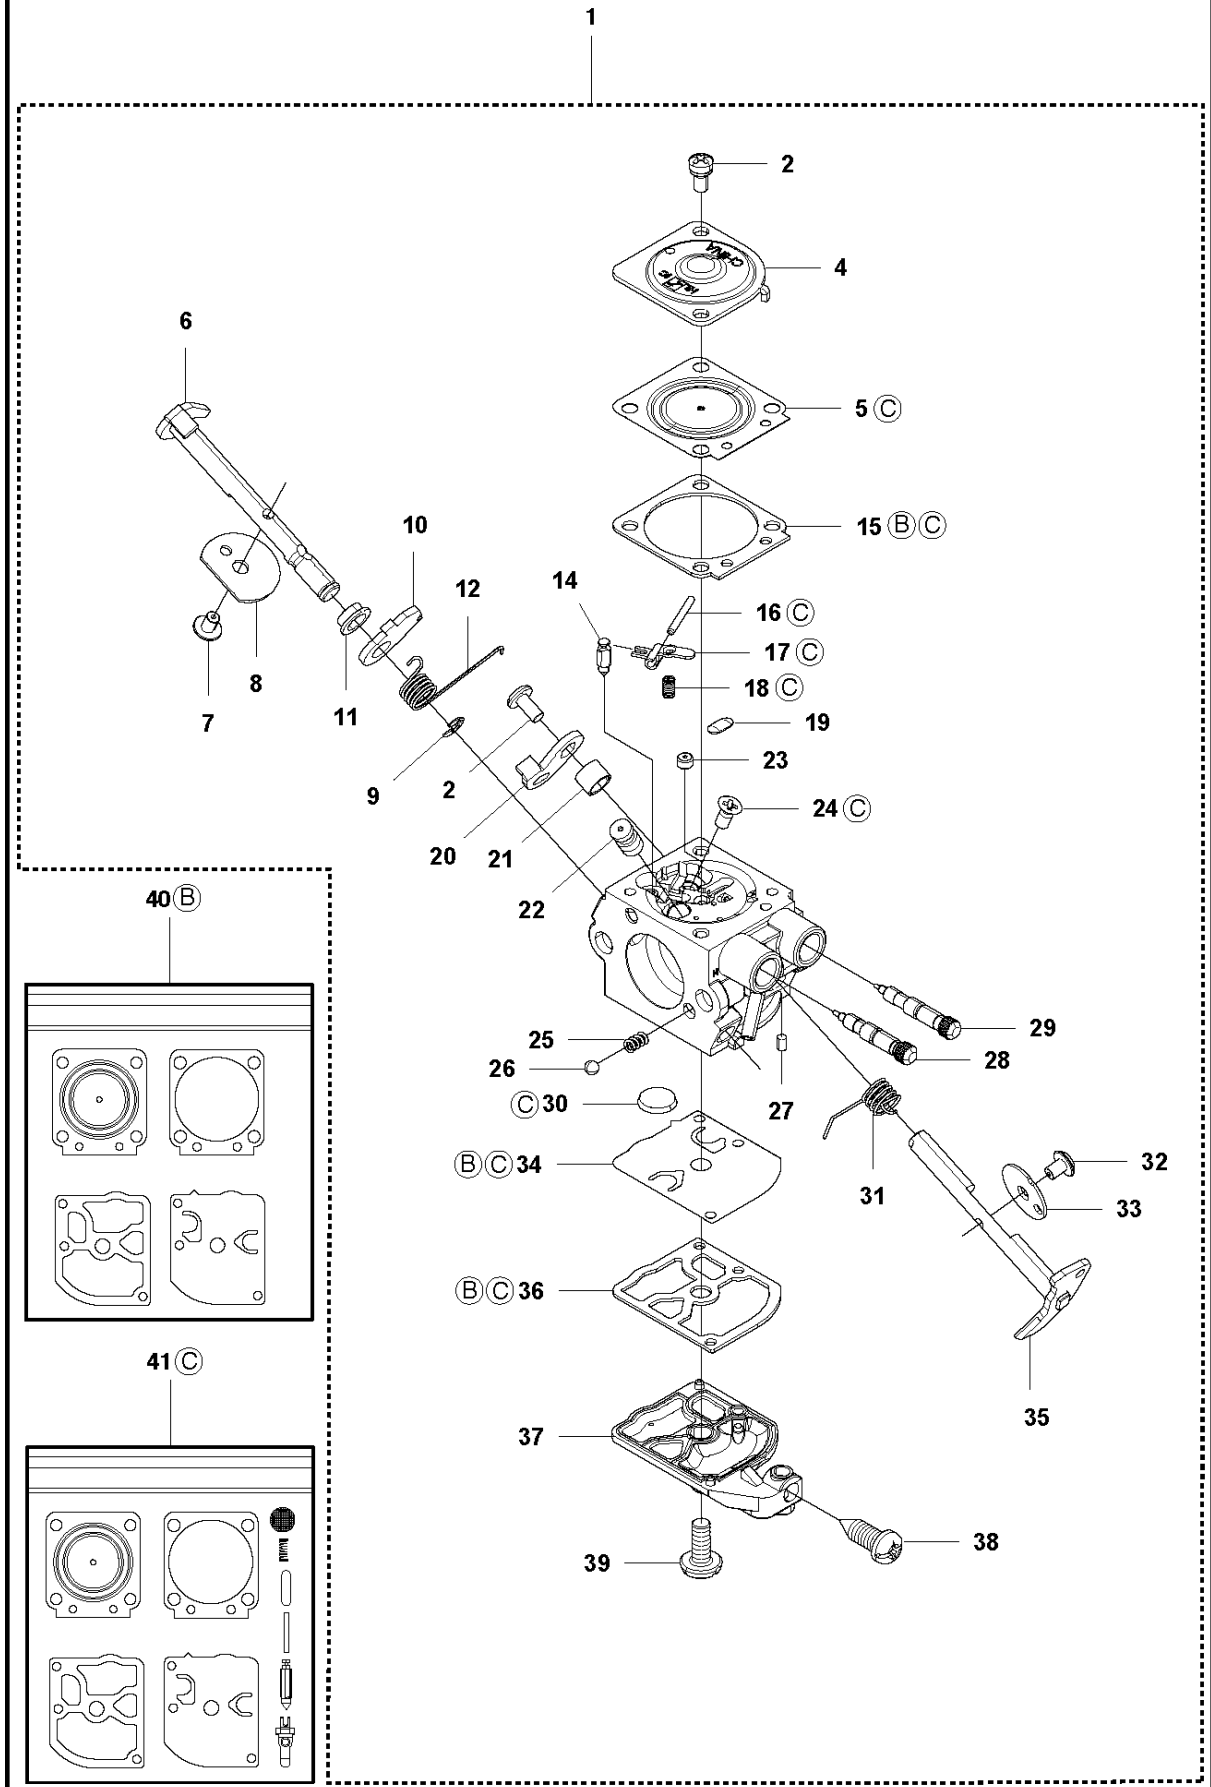

CARBURETOR (only option for US)

Hualong HQ-2

CARBURETOR

327 RJX, from 2012-01 -

Ref	Part no.	Description	Remark	Qty	Kit
1	576 01 98-01	CARBURETTOR	Hualong HQ-2, only option for US	1	
2	576 02 42-01	SCREW		2	1
4	576 02 36-01	COVER		1	1
5	576 02 24-01	DIAPHRAGM ASSY		1	1
6	576 02 30-01	SHAFT ASSY		1	1
7	576 02 41-01	SCREW		1	1
8	576 02 32-01	CHOKE		1	1
9	576 02 48-01	E-CLIP		1	1
10	576 02 31-01	LEVER		1	1
11	576 02 35-01	BUSHING		1	1
12	576 02 33-01	SPRING		1	1
14	576 02 01-01	VALVE		1	1
15	576 02 37-01	GASKET		1	1
16	576 02 03-01	PIN		1	1
17	576 02 04-01	LEVER		1	1
18	576 02 05-01	SPRING		1	1
19	576 02 06-01	PLUG		1	1
20	576 02 28-01	LEVER		1	1
21	576 02 29-01	BUSHING		1	1
22	576 02 07-01	MAIN NOZZLE		1	1
23	576 02 08-01	CHECK VALVE		1	1
24	576 02 43-01	SCREW		1	1
25	576 02 34-01	SPRING		1	1
26	576 02 47-01	BALL		1	1
27	576 02 23-01	BAR		1	1
28	576 02 10-01	NEEDLE		1	1
29	576 02 11-01	NEEDLE		1	1
30	576 02 15-01	SCREEN		1	1
31	576 02 27-01	SPRING		1	1
32	576 02 40-01	SCREW		1	1
33	576 02 26-01	THROTTLE		1	1
34	576 02 39-01	DIAPHRAGM PUMP		1	1
35	576 02 25-01	SHAFT ASSY		1	1
36	576 02 38-01	GASKET		1	1
37	576 02 20-01	COVER		1	1
38	576 02 22-01	SCREW		1	1
39	576 02 44-01	SCREW		1	1
40	581 74 35-01	GASKET KIT		1	1
41	581 74 37-01	REPAIR KIT		1	1