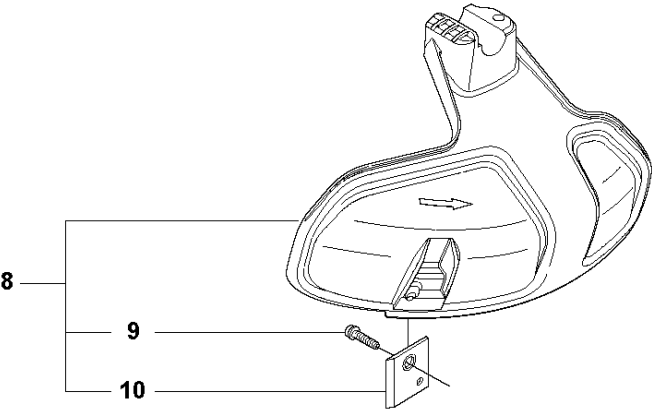

S 327LS, LX, LDX, RX, RDX, RJX, 323RII
ACCESSORIES

ACCESSORIES

327 RJX, from 2012-01 -

Ref	Part no.	Description	Remark	Qty	Kit
1	544 04 42-10	ACCESSORY BAG	Captive screws 323RII, 327Rx	1	
2	573 99 43-04	SCREW IHSCFMO	Captive screws	2	1
3	574 56 80-01	CLAMP	Captive screws	1	1
4	537 29 34-01	ADAPTER		1	1
5	574 56 49-02	BLADE GUARD	Captive screws	1	1
6	503 20 03-16	SCREW IHSCFM	Captive screws	4	1
7	574 03 95-01	LOCKING NUT	Captive screws	4	1
8	503 97 71-01	TRIMMER GUARD	327Lx, 327LDx	1	
9	503 21 07-16	SCREW IHSCFT		1	8
10	503 79 88-01	BLADE		1	8
11	503 93 42-02	COMBI GUARD	323RII, 327Rx	1	
12	503 21 07-16	SCREW IHSCFT		1	11
13	503 79 88-01	BLADE		1	11