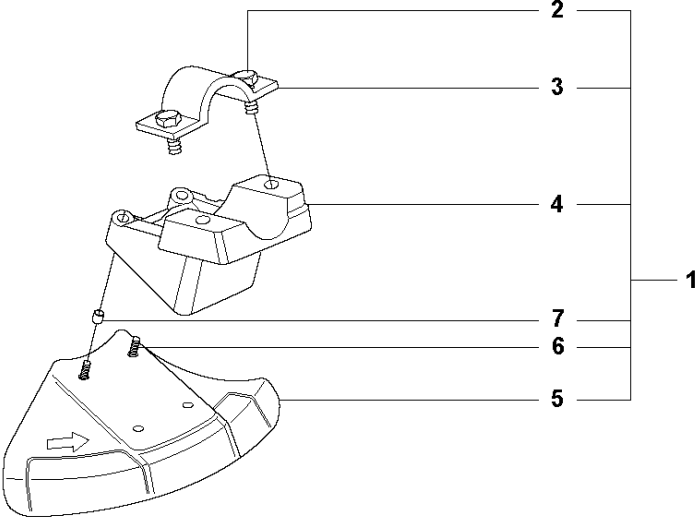

S 327LS, LX, LDX, RX, RDX, RJX, 323RII
ACCESSORIES

ACCESSORIES

327 RJX, from 2012-01 -

Ref	Part no.	Description	Remark	Qty	Kit
1	544 04 42-10	ACCESSORY BAG	Captive screws 323RII, 327Rx	1	
2	573 99 43-04	SCREW IHSCFMO	Captive screws	2	1
3	574 56 80-01	CLAMP	Captive screws	1	1
4	537 29 34-01	ADAPTER		1	1
5	574 56 49-02	BLADE GUARD	Captive screws	1	1
6	503 20 03-16	SCREW IHSCFM	Captive screws	4	1
7	574 03 95-01	LOCKING NUT	Captive screws	4	1
8	503 97 71-01	TRIMMER GUARD	327Lx, 327LDx	1	
9	503 21 07-16	SCREW IHSCFT		1	8
10	503 79 88-01	BLADE		1	8
11	503 93 42-02	COMBI GUARD	323RII, 327Rx	1	
12	503 21 07-16	SCREW IHSCFT		1	11
13	503 79 88-01	BLADE		1	11