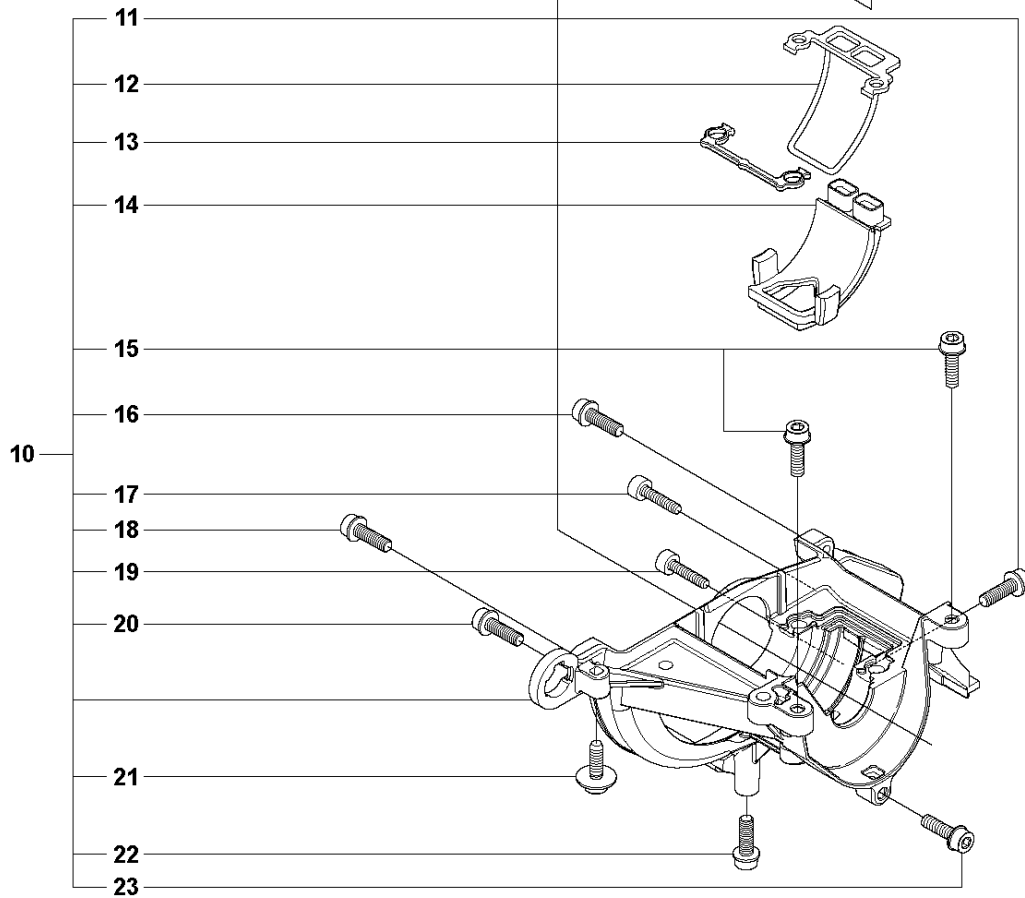

P 327LS, LX, LDX, RX, RDX, RJX, 323RII
CRANK CASE

CRANKCASE

327 RJX, from 2012-01 -

Ref	Part no.	Description	Remark	Qty	Kit
1	537 30 96-01	COMPRESSION SLEEVE		1	
2	503 21 68-25	SCREW IHSCFT		1	1
3	503 21 68-25	SCREW IHSCFT		1	1
4	537 04 12-09	CLUTCH COVER		1	
5	537 42 50-01	PROTECTIVE PLATE		1	4
6	503 20 03-16	SCREW IHSCFM	M5x16	1	4
7	537 07 36-01	SPRING		1	
8	503 25 05-01	BALL BEARING		1	4
9	537 33 67-01	CIRCLIP		1	4
10	537 08 52-03	CRANKCASE		1	
11	503 20 03-16	SCREW IHSCFM		1	10
12	537 06 69-01	GASKET CRANKCASE		1	10
13	537 08 85-01	GASKET		1	10
14	537 06 68-01	INSERT CRANKCASE		1	10
15	503 20 03-16	SCREW IHSCFM		1	10
16	503 20 03-16	SCREW IHSCFM		1	10
17	503 21 66-18	SCREW IHSCFT		1	10
18	503 20 03-16	SCREW IHSCFM		1	10
19	503 21 66-18	SCREW IHSCFT		1	10
20	503 20 03-16	SCREW IHSCFM		1	10
21	503 21 77-16	SCREW IHSCFT		1	10
22	503 20 14-12	SCREW IHSCFMO	M5x12	1	10
23	503 20 03-16	SCREW IHSCFM		1	10