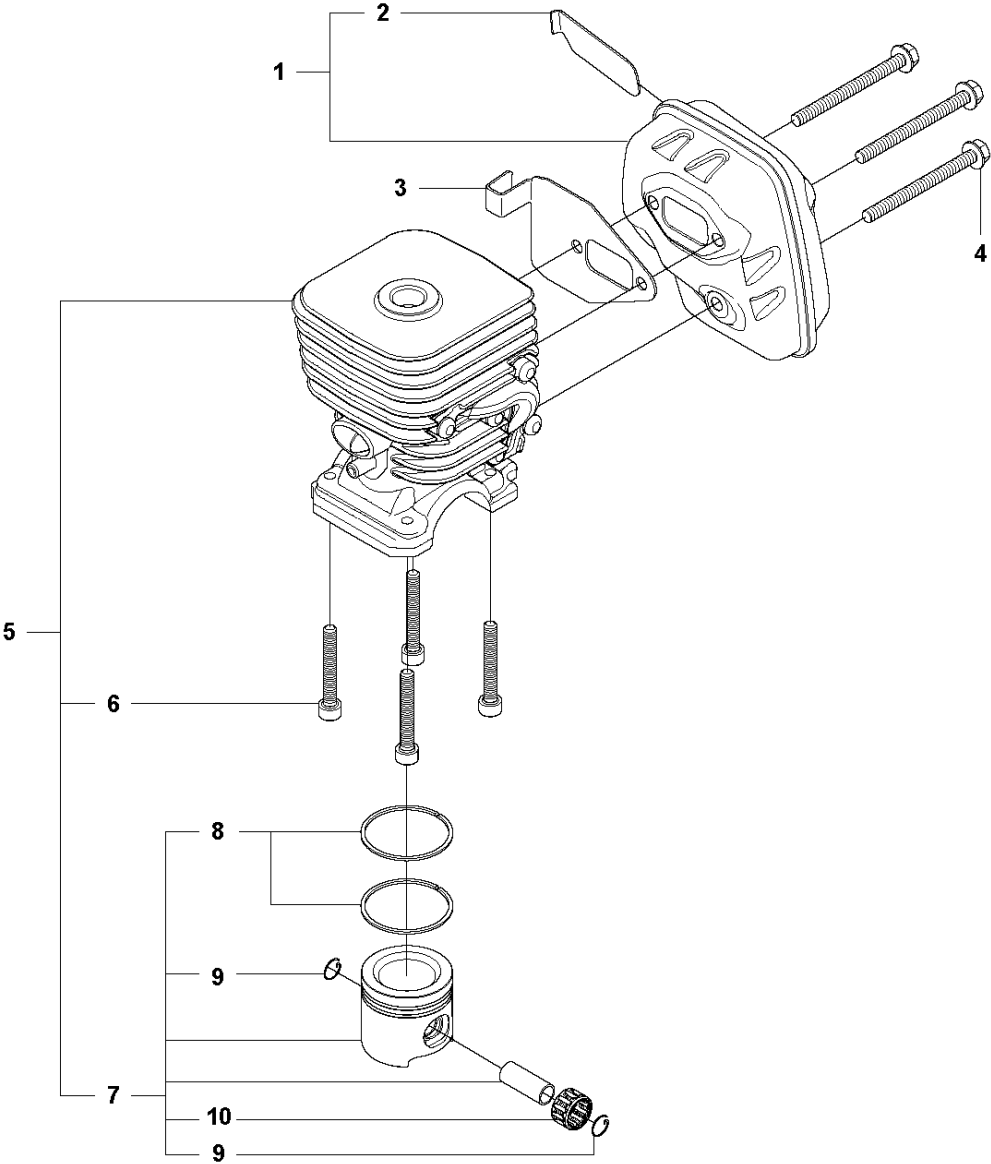

N 327LS, LX, LDX, RX, RDX, RJX, 323RII
CYLINDER PISTON & MUFFLER

CYLINDER, PISTON & MUFFLER

327 RJX, from 2012-01 -

Ref	Part no.	Description	Remark	Qty	Kit
1	537 22 17-04	MUFFLER ASSY	Cat.	1	
2	537 22 18-01	SPARK ARRESTOR SCREEN		1	1
3	537 01 41-01	GASKET		1	
4	502 07 81-01	SCREW EHHFM		3	
5	537 08 51-03	CYLINDER	Ø=34mm	1	
6	503 20 07-35	SCREW IHSCFM		4	5
7	537 40 59-02	PISTON		1	5
8	537 40 62-01	PISTON RING		1	7
9	737 44 08-00	CIRCLIP		1	7
10	503 71 22-01	BEARING		1	7