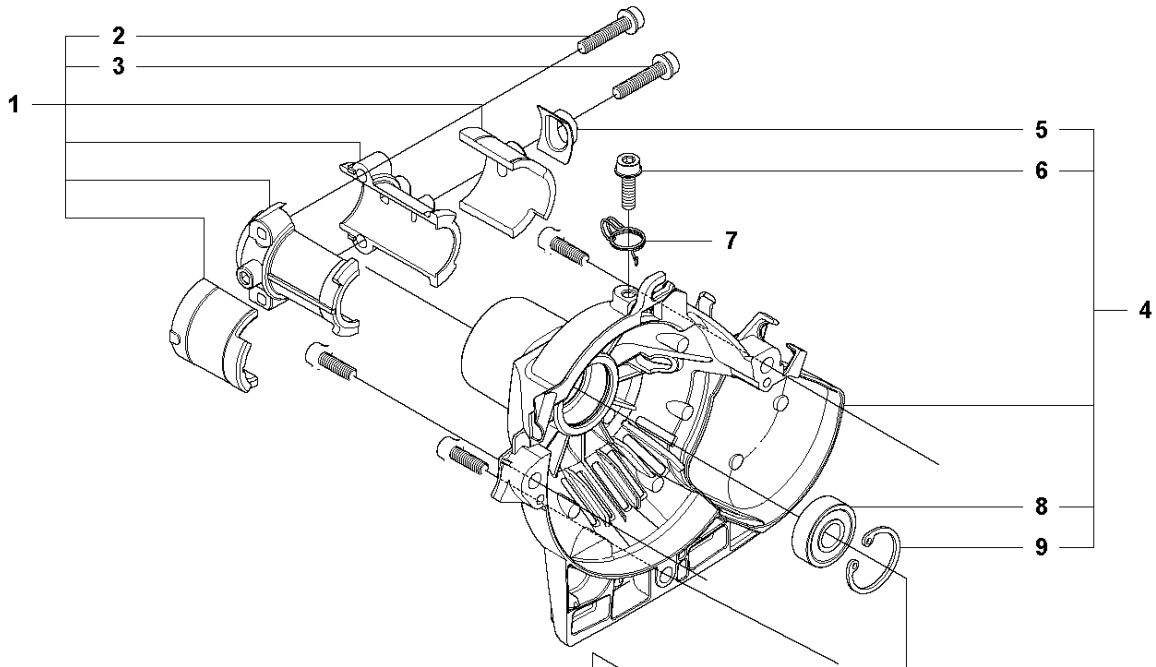

P 327LS, LX, LDX, RX, RDX, RJX, 323RII
CRANK CASE

CRANKCASE

327 RJX, from 2012-01 -

Ref	Part no.	Description	Remark	Qty	Kit
1	537 30 96-01	COMPRESSION SLEEVE		1	
2	503 21 68-25	SCREW IHSCFT		1	1
3	503 21 68-25	SCREW IHSCFT		1	1
4	537 04 12-09	CLUTCH COVER		1	
5	537 42 50-01	PROTECTIVE PLATE		1	4
6	503 20 03-16	SCREW IHSCFM	M5x16	1	4
7	537 07 36-01	SPRING		1	
8	503 25 05-01	BALL BEARING		1	4
9	537 33 67-01	CIRCLIP		1	4
10	537 08 52-03	CRANKCASE		1	
11	503 20 03-16	SCREW IHSCFM		1	10
12	537 06 69-01	GASKET CRANKCASE		1	10
13	537 08 85-01	GASKET		1	10
14	537 06 68-01	INSERT CRANKCASE		1	10
15	503 20 03-16	SCREW IHSCFM		1	10
16	503 20 03-16	SCREW IHSCFM		1	10
17	503 21 66-18	SCREW IHSCFT		1	10
18	503 20 03-16	SCREW IHSCFM		1	10
19	503 21 66-18	SCREW IHSCFT		1	10
20	503 20 03-16	SCREW IHSCFM		1	10
21	503 21 77-16	SCREW IHSCFT		1	10
22	503 20 14-12	SCREW IHSCFMO	M5x12	1	10
23	503 20 03-16	SCREW IHSCFM		1	10