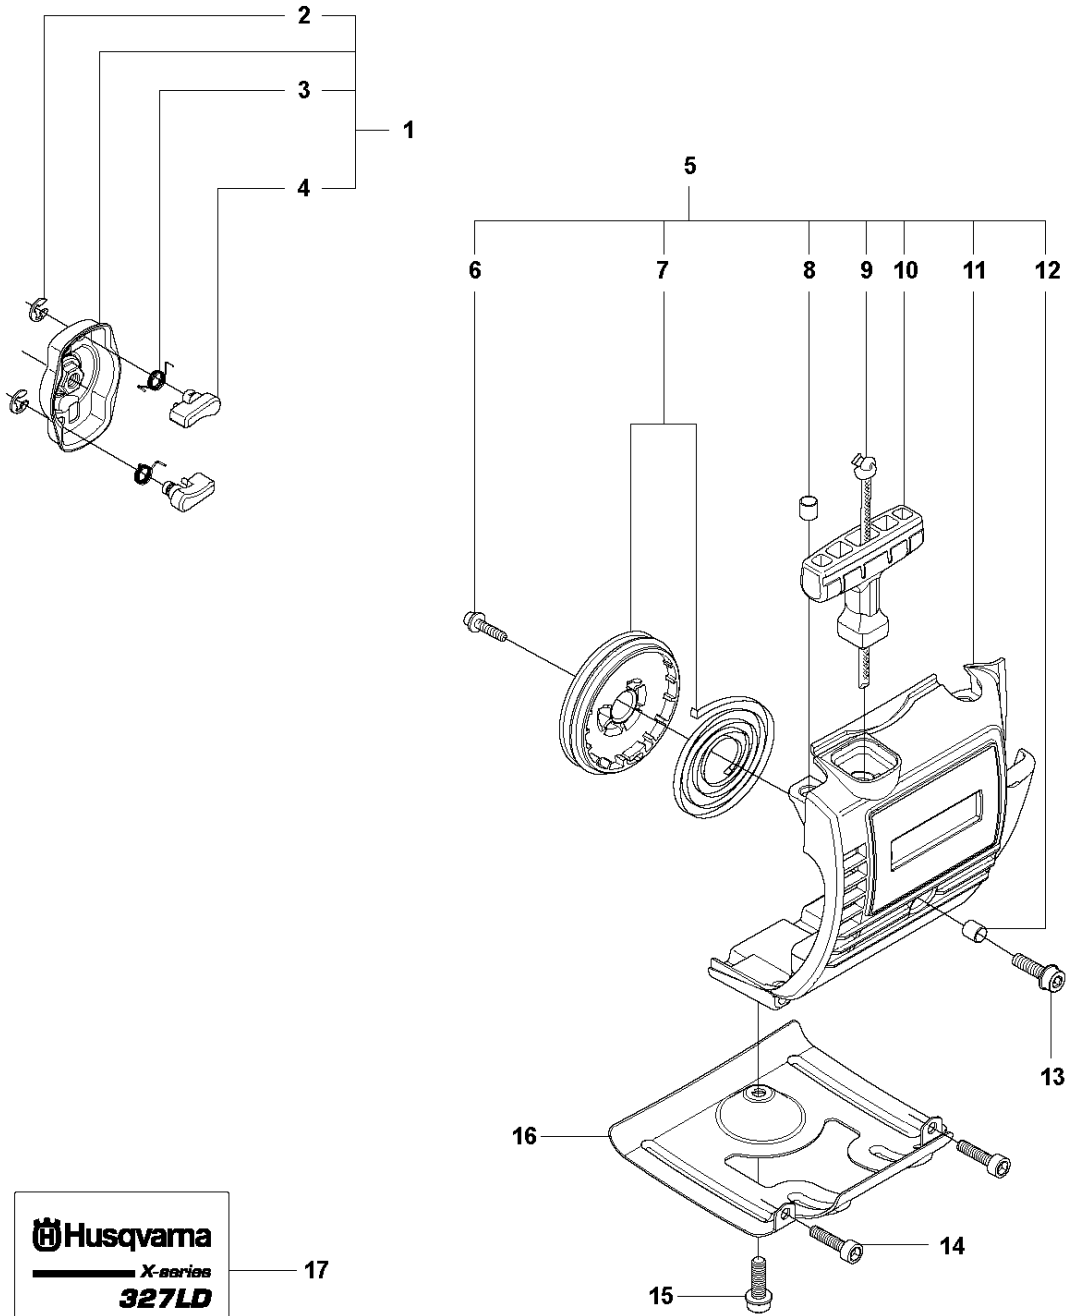

K3 327LX, LDX, RX, RDX, RJX, 323RII
STARTER

STARTER

327 RJX, from 2012-01 -

Ref	Part no.	Description	Remark	Qty	Kit
1	503 87 33-05	STARTER PAWL BRIDGE		1	
2	735 31 08-20	E-CLIP		2	1
3	503 87 36-01	SPRING		1	1
4	503 87 35-02	STARTER PAWL		2	1
5	503 85 28-06	STARTER ASSY		1	
6	503 21 77-16	SCREW IH SCT		1	5
7	503 96 49-01	STARTER PULLEY		1	5
8	537 37 93-02	SPACING SLEEVE		2	5
9	503 85 89-01	STARTER CORD		1	5
10	537 00 84-01	STARTER HANDLE		1	5
11	503 85 87-02	STARTER HOUSING		1	5
12	537 37 93-02	SPACING SLEEVE		1	5
13	503 20 03-16	SCREW IHSCFM	M5x16	1	
14	503 21 66-18	SCREW IH SCT		2	
15	503 20 14-12	SCREW IHSCFMO	M5x12	1	
16	537 03 41-01	PROTECTIVE PLATE		1	
17	537 35 34-56	LABEL	327LDx	1	
18	537 35 34-57	LABEL	327RJx	1	
19	537 35 34-58	LABEL	323RII	1	
20	537 35 34-59	LABEL	327Rx	1	
21	537 35 34-60	LABEL	327RDx	1