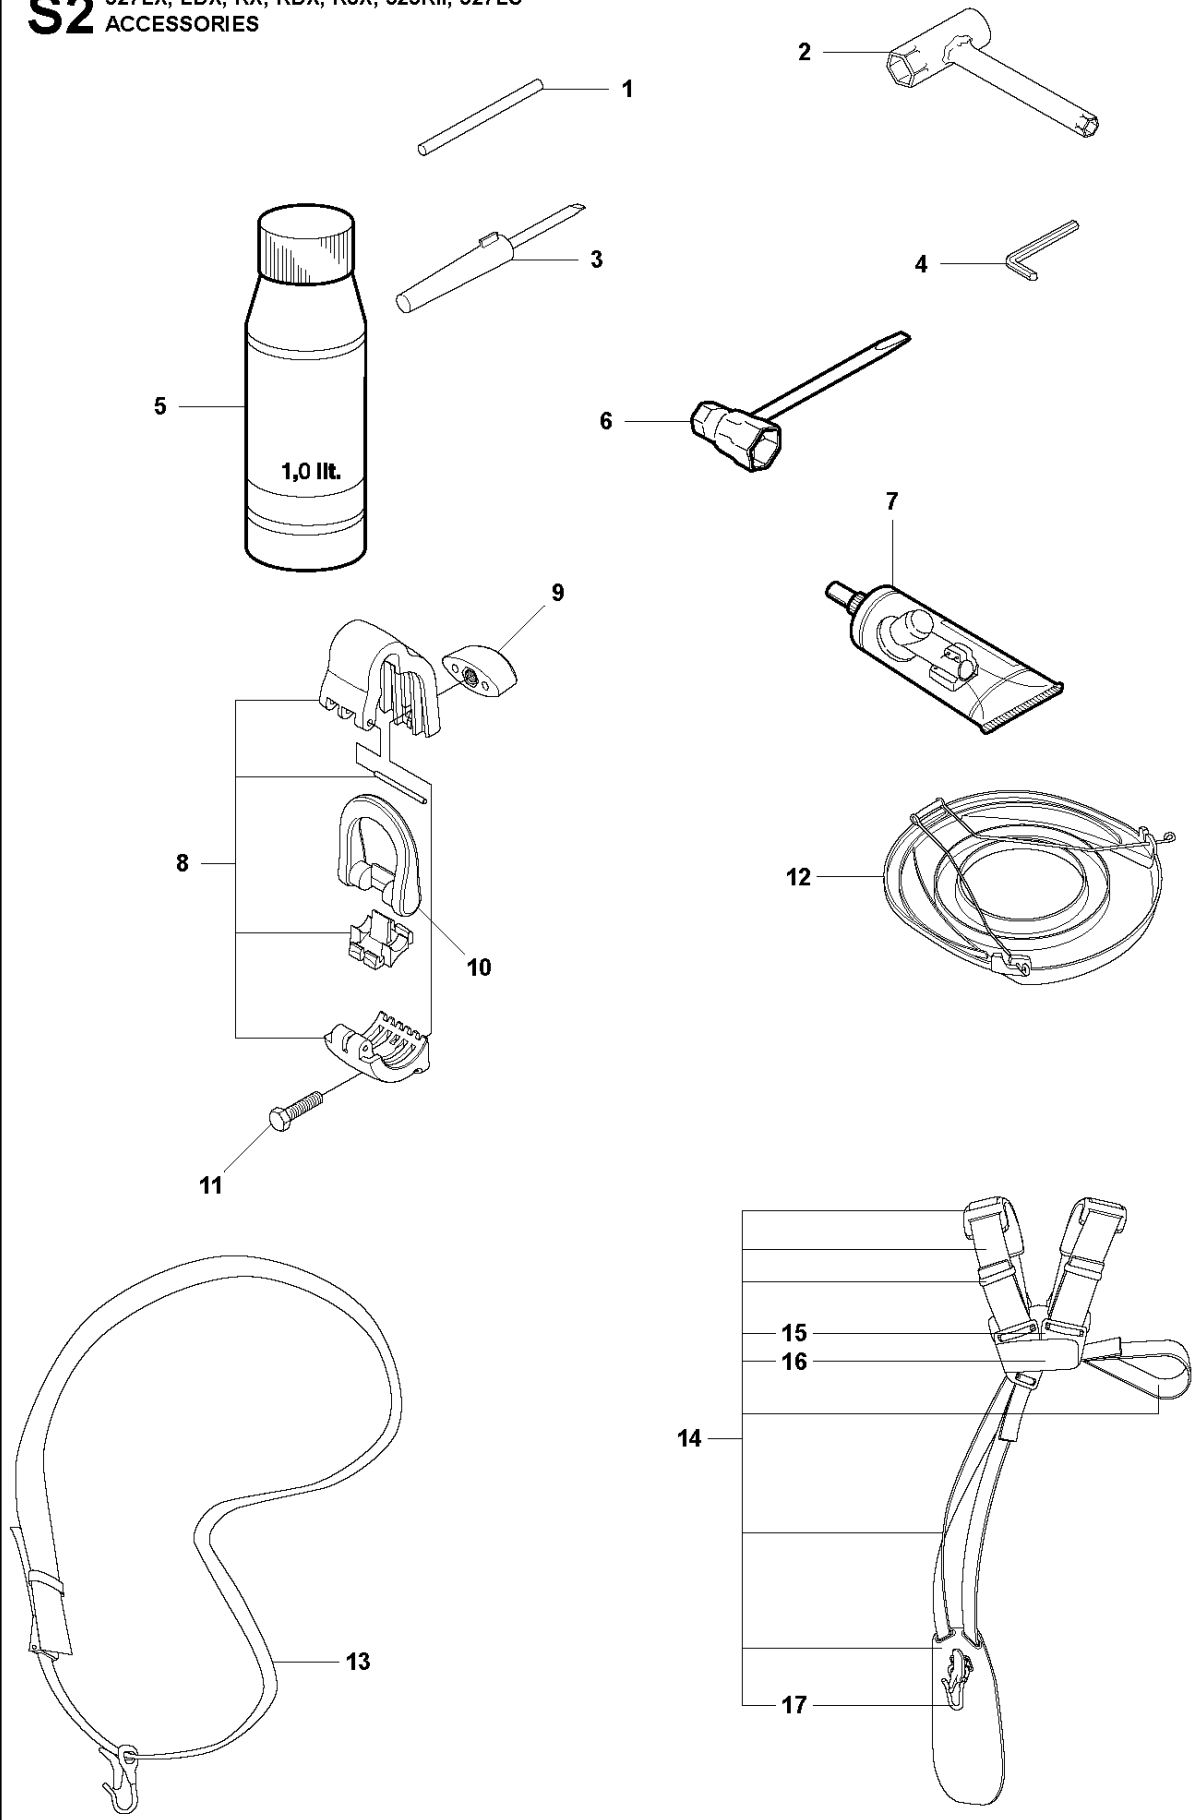

SPARE PARTS LIST

BRUSHCUTTERS/CLEARING SAWS

327 RJX, from 2012-01 -

S2 327LX, LDX, RX, RDX, RJX, 323R11, 327LS
ACCESSORIES

ACCESSORIES

327 RJX, from 2012-01 -

Ref	Part no.	Description	Remark	Qty	Kit
1	502 28 59-01	STOP		1	
2	502 11 46-02	SOCKET WRENCH		1	
3	501 60 02-03	SCREWDRIVER		1	
4	502 21 58-01	L-NYCKEL		1	
5	531 00 92-48	FILTER OIL		1	
6	501 69 17-01	COMBINATION WRENCH		1	
7	503 97 64-01	GREASE		1	
8	537 35 36-01	LOOP		1	
9	537 13 04-02	KNOB		1	
10	537 35 01-01	LOOP		1	
11	725 23 31-51	SCREW		1	
12	537 31 29-01	TRANSPORT GUARD	200-275 mm	1	
13	537 21 62-01	HARNESS		1	
13	537 21 62-02	HARNESS	USA	1	
14	537 21 63-01	HARNESS		1	
14	537 21 63-02	HARNESS	USA	1	
15	503 73 40-01	FRONT PIECE		1	14
16	503 73 41-02	FRONT PIECE		1	14
17	502 02 28-02	WELT HOOK		1	14