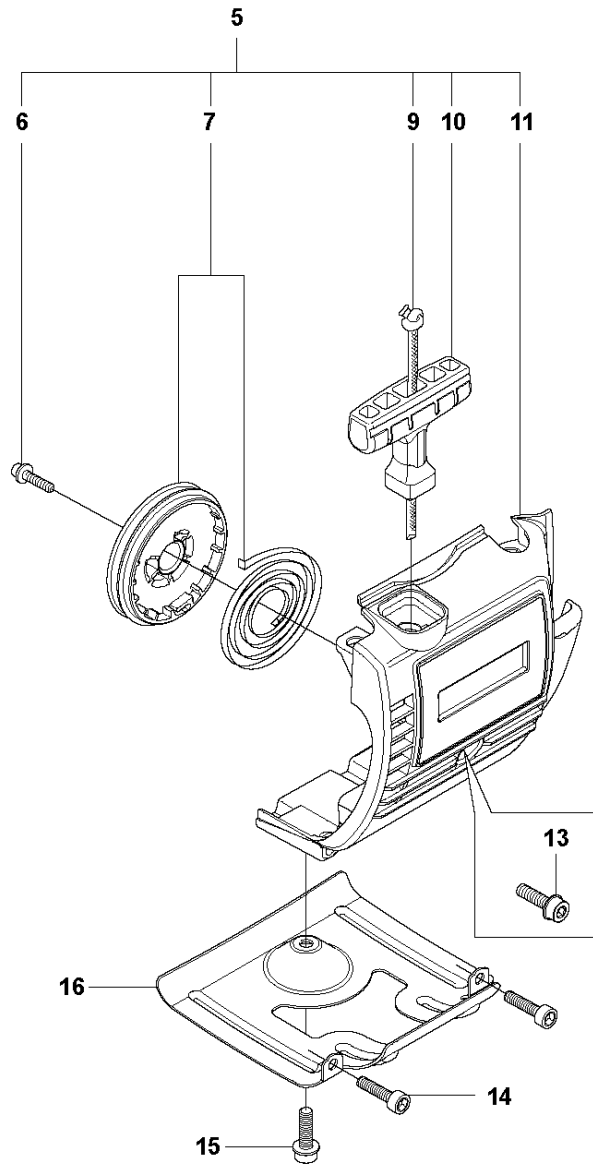

K4 327LX, LDX, RX, RDX, RJX, 323RII
STARTER

17

18

19

20

21

STARTER

327 RJX, from 2012-01 -

Ref	Part no.	Description	Remark	Qty	Kit
1	503 87 33-05	STARTER PAWL BRIDGE		1	
2	735 31 08-20	E-CLIP		2	1
3	503 87 36-01	SPRING		1	1
4	503 87 35-02	STARTER PAWL		2	1
5	503 85 28-07	STARTER ASSY	Captive screws	1	
6	503 21 77-16	SCREW IH SCT		1	5
7	503 96 49-01	STARTER PULLEY		1	5
9	503 85 89-01	STARTER CORD		1	5
10	537 00 84-01	STARTER HANDLE		1	5
11	503 85 87-03	STARTER HOUSING	Captive screws	1	5
13	574 47 70-03	SCREW IH SCFMO	Captive screws M5x16	1	5
14	503 21 66-18	SCREW IH SCT		2	
15	503 20 14-12	SCREW IH SCFMO	M5x12	1	
16	537 03 41-01	PROTECTIVE PLATE		1	
17	537 35 34-56	LABEL	327LDx	1	
18	537 35 34-57	LABEL	327RJx	1	
19	537 35 34-58	LABEL	323RII	1	
20	537 35 34-59	LABEL	327Rx	1	
21	537 35 34-60	LABEL	327RDx	1