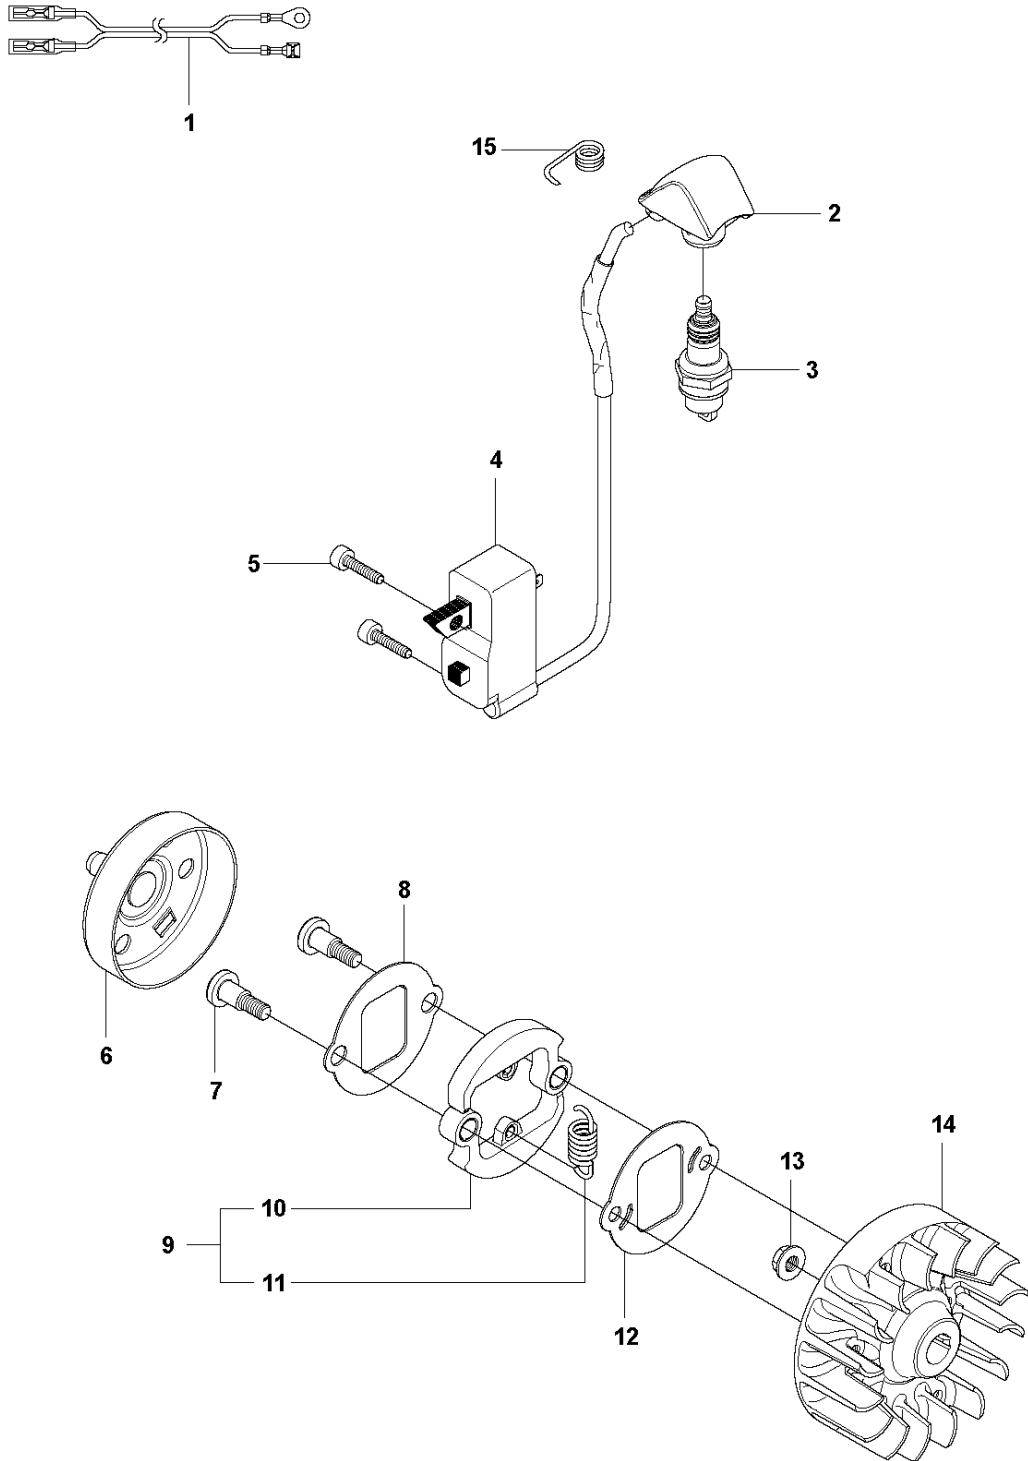

M 327LS, LX, LDX, RX, RDX, RJX, 323RII
IGNITION & CLUTCH

IGNITION SYSTEM & CLUTCH

327 RJX, from 2012-01 -

Ref	Part no.	Description	Remark	Qty	Kit
1	502 49 36-01	SHORT CIRCUIT CABLE		1	
2	537 43 43-01	SPARK PLUG CAP		1	
3	503 23 51-09	SPARK PLUG	Champion RCJ 6Y	1	
4	544 12 70-01	IGNITION MODULE		1	
5	503 21 66-18	SCREW IHCT		2	
6	537 23 75-01	CLUTCH DRUM ASSY		1	
7	503 84 29-02	SCREW		2	
8	537 04 67-02	WASHER		1	
9	537 03 22-01	CLUTCH ASSY		1	
10	503 84 28-01	CLUTCH SHOE		2	9
11	503 81 60-01	CLUTCH SPRING		1	9
12	537 04 68-02	WASHER		1	
13	731 71 16-51	HEXAGON NUT FLANGED		1	
14	537 24 96-02	FLYWHEEL		1	
15	501 48 56-01	CONTACT SPRING		1