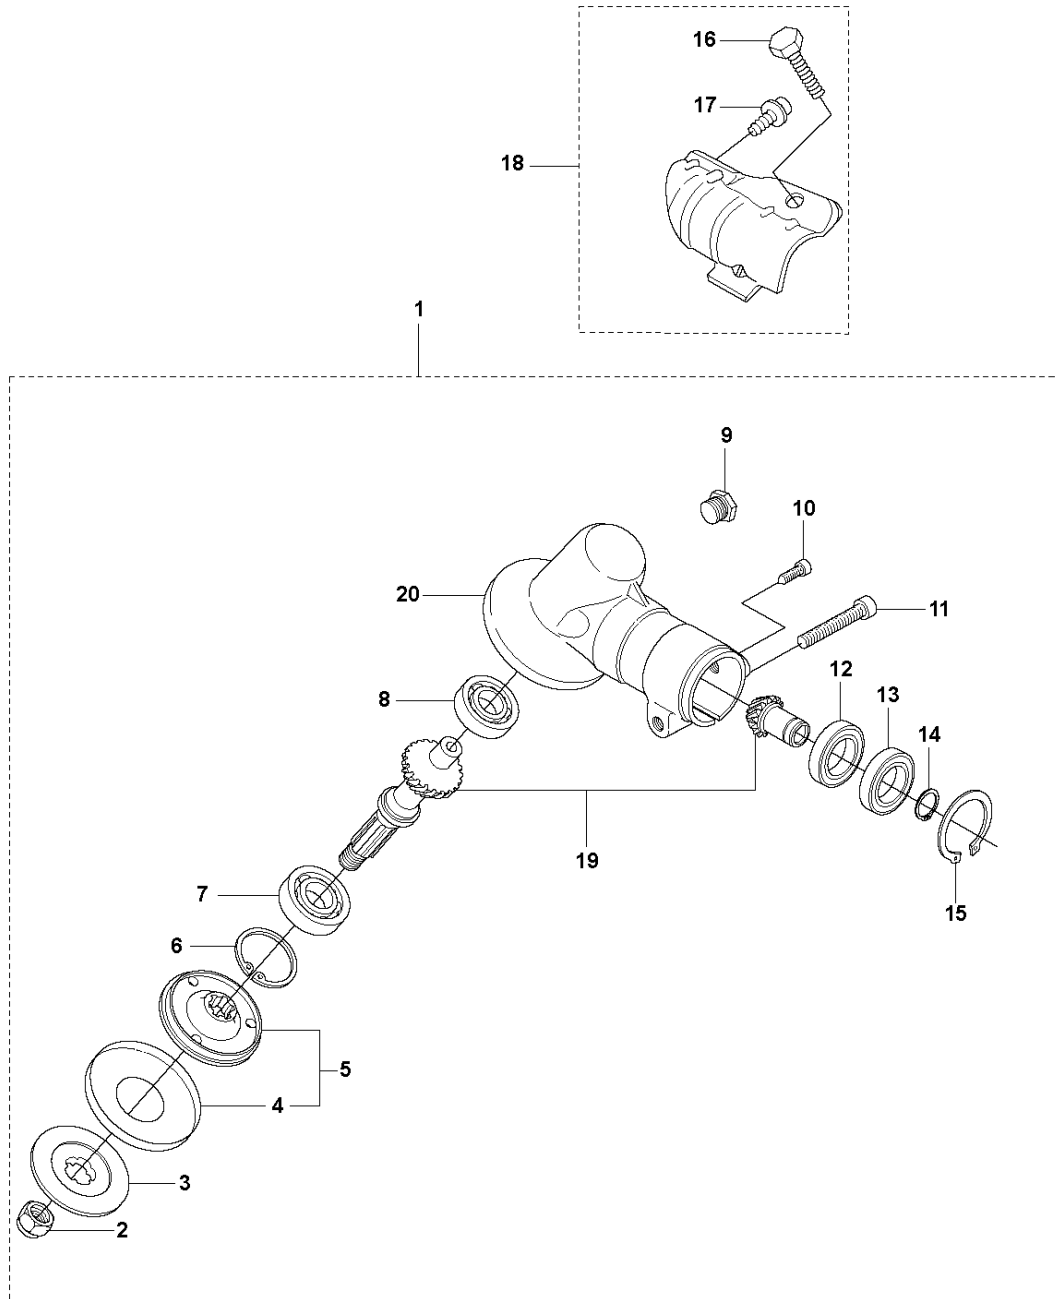

A 327LS, LX, LDX, RX, RDX, RJX, 323RII
BEVEL GEAR

BEVEL GEAR

327 RJX, from 2012-01 -

Ref	Part no.	Description	Remark	Qty	Kit
1	537 19 92-02	BEVEL GEAR ASSY		1	
2	503 85 63-01	NUT		1	1
3	537 28 56-01	SUPPORT FLANGE		1	1
4	537 29 26-01	CUP		1	1
5	537 23 49-01	DRIVER ASSY		1	1
6	735 31 28-10	CIRCLIP		1	1
7	503 25 24-01	BALL BEARING		1	1
8	738 21 98-00	BALL BEARING		1	1
9	503 20 15-01	SCREW IHHM		1	1
10	503 20 14-12	SCREW IHSCFMO		1	1
11	503 20 07-25	SCREW IHSCFM		1	1
12	738 21 99-00	BALL BEARING		1	1
13	738 21 99-02	BALL BEARING		1	1
14	735 31 11-00	CIRCLIP		1	1
15	735 31 25-10	CIRCLIP		1	1
16	725 23 70-51	SCREW		1	18
17	503 20 07-12	SCREW IHSCFM		1	18
18	574 30 69-01	CLAMP	Captive screws	1	
19	537 04 10-01	GEAR WHEEL KIT		1	
20	537 33 37-01	GEAR HOUSING		1