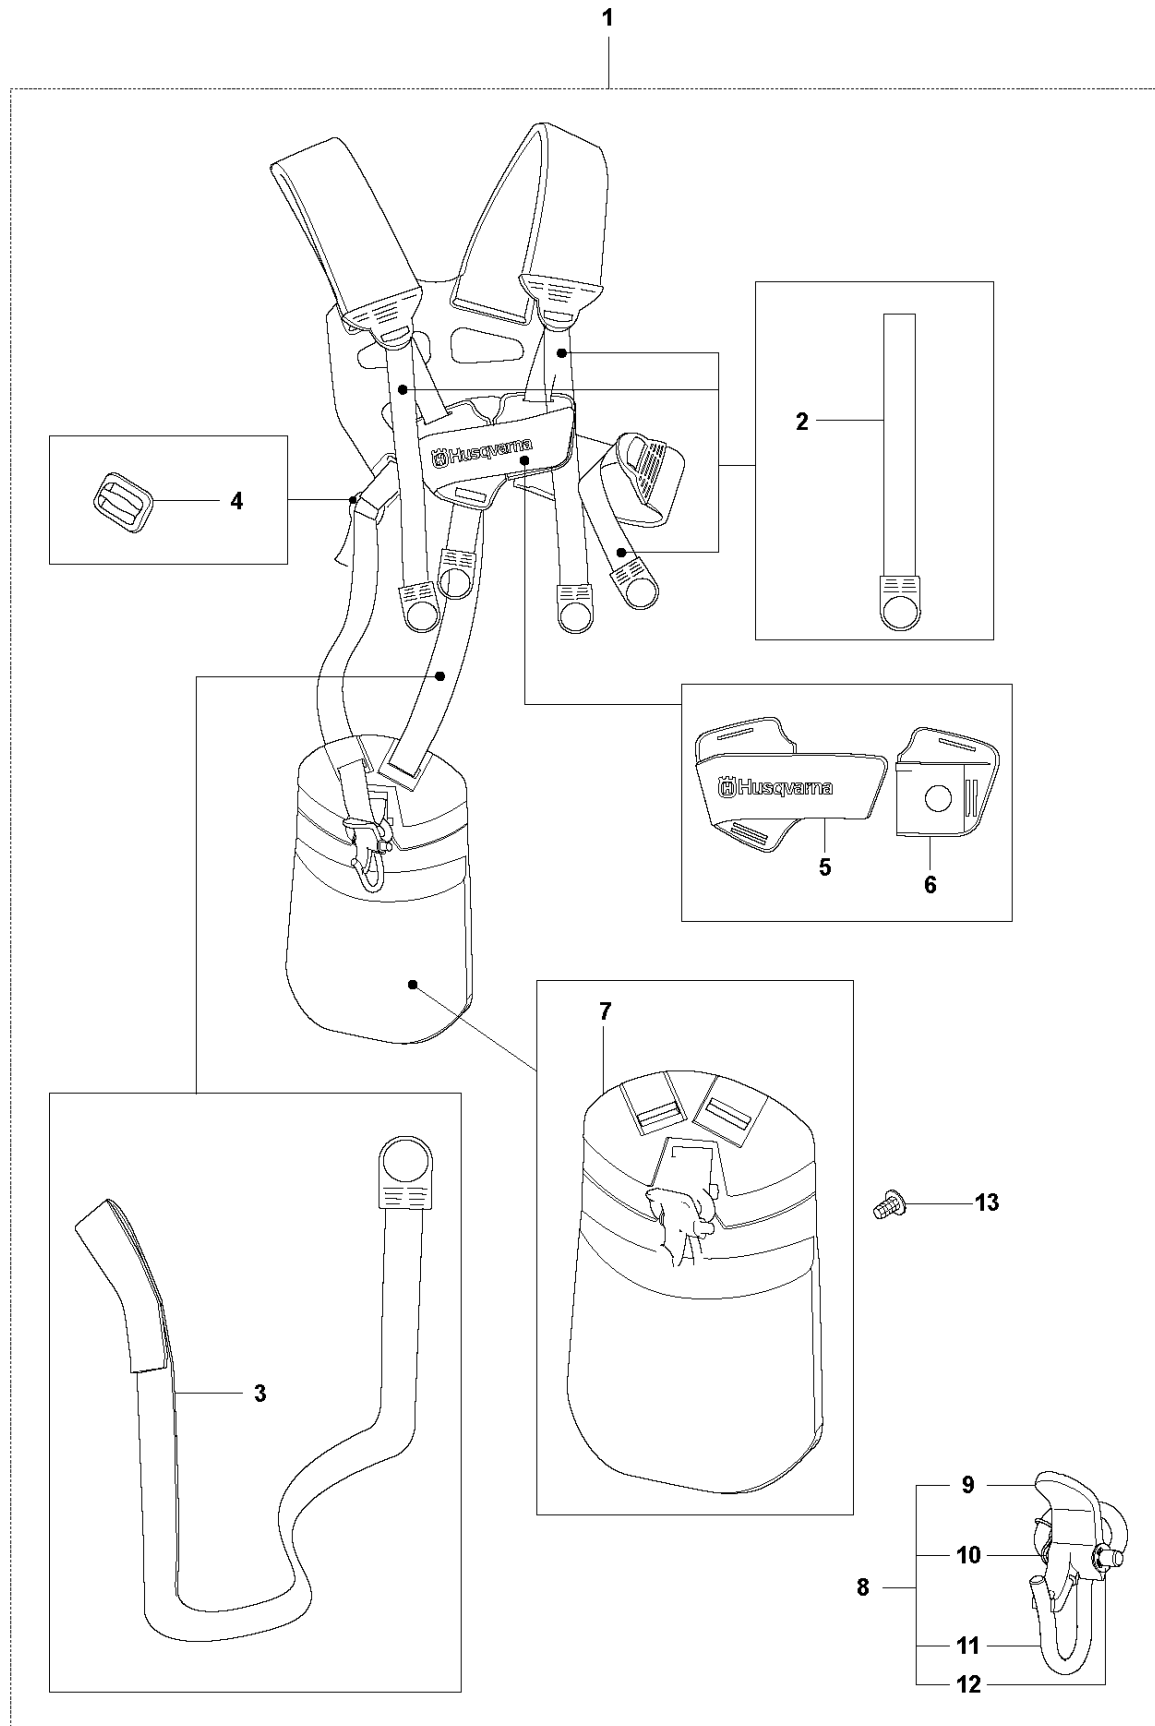

T Duo Balance
HARNESS

HARNES

327 RJX, from 2012-01 -

Ref	Part no.	Description	Remark	Qty	Kit
1	537 27 57-01	HARNES		1	
1	537 27 57-03	HARNES	US	1	1
2	503 99 61-01	BAND		3	1
3	503 99 61-03	BAND		1	1
4	537 11 35-01	RETAINER		1	1
5	537 28 84-01	FRONT PIECE		1	1
6	537 28 83-01	FRONT PIECE		1	1
7	537 27 59-01	HIP PAD		1	1
8	502 02 28-01	HOOK		1	1
9	502 02 30-02	LOCK		1	1,8
10	502 02 38-01	SPRING		1	1,8
11	502 02 29-02	HOOK		1	1,8
12	735 31 09-20	E-CLIP		1	1,8
13	537 17 54-01	HIP PAD		3	1