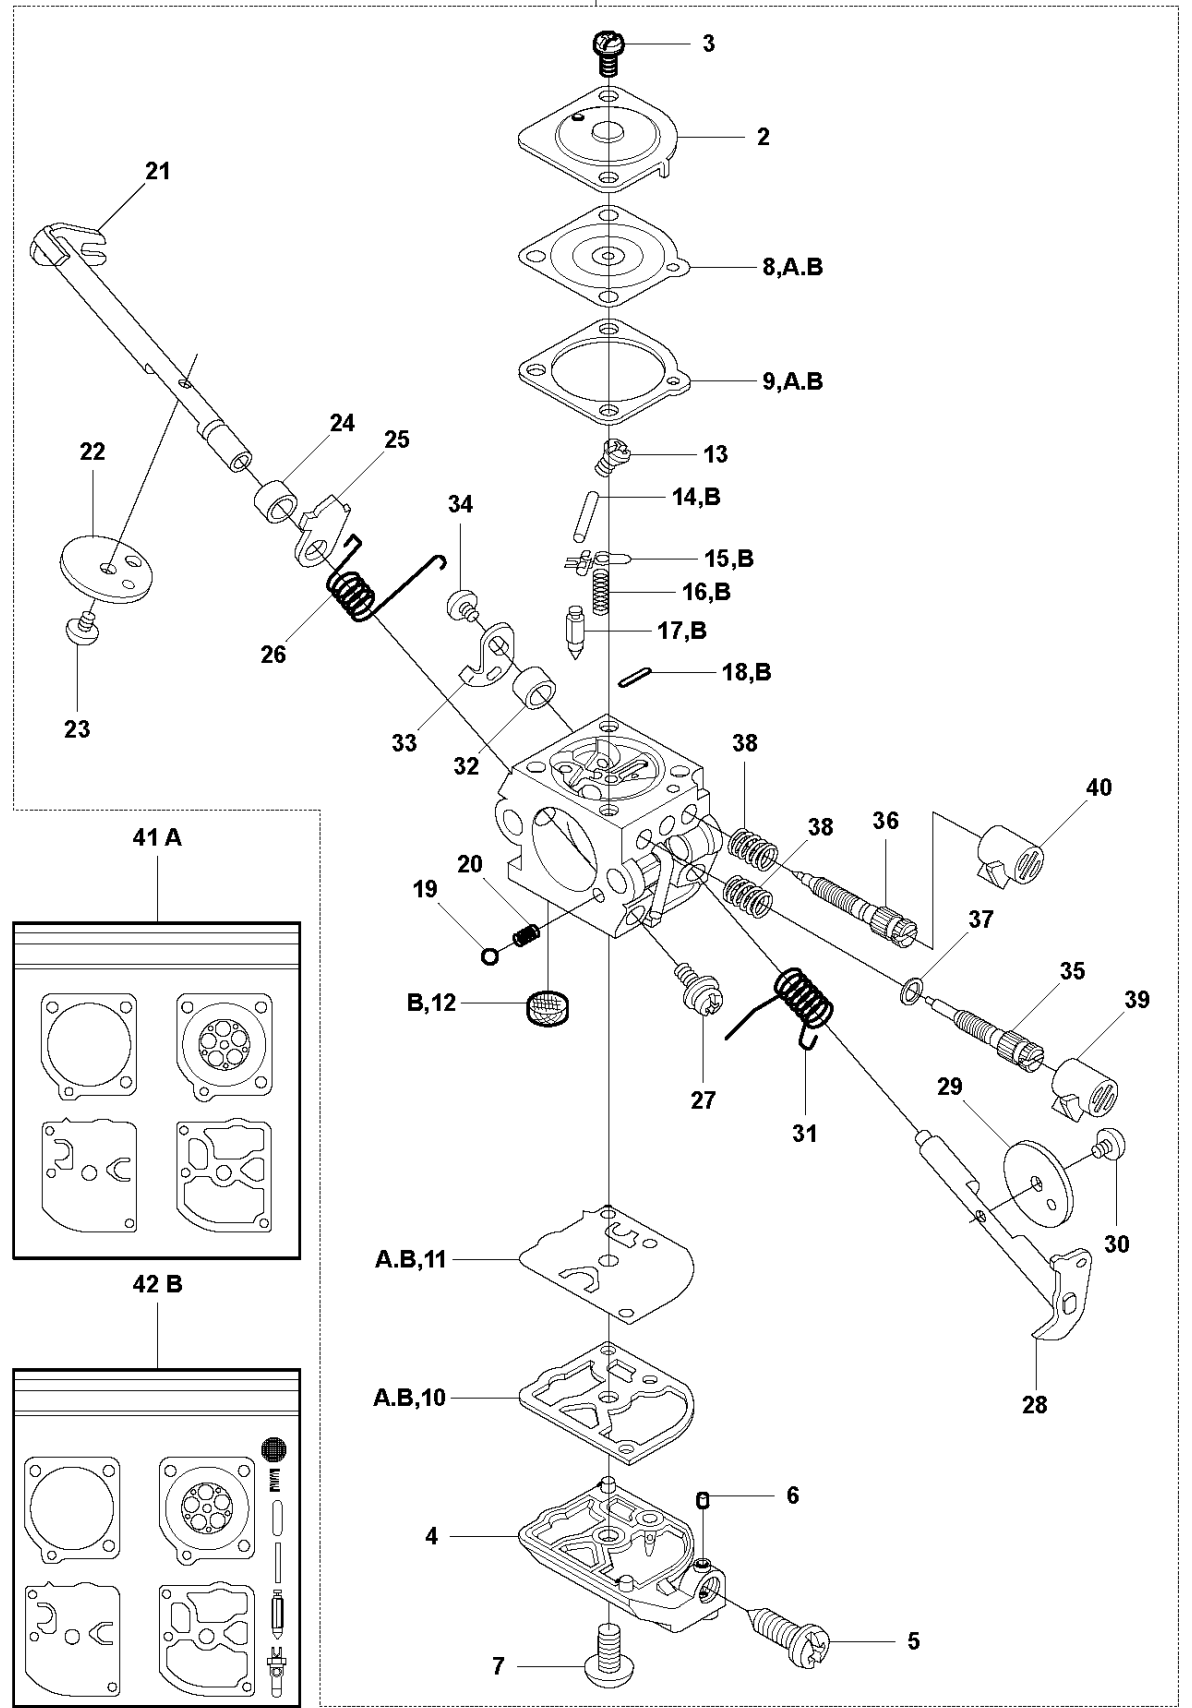

R 327LS, LX, LDX, RX, RDX, RJX, 323RII
CARBURETOR (not for US)

Zama C1Q-EL24

Ref	Part no.	Description	Remark	Qty	Kit
1	503 28 34-01	CARBURETTOR	Zama C1Q-EL24, NOT FOR US	1	
2	503 97 43-01	COVER		1	1
3	503 48 05-01	SCREW		2	1
4	537 02 02-01	COVER		1	1
5	537 02 07-01	SCREW		1	1
6	503 48 11-01	PIECE		1	1
7	503 47 96-01	SCREW		1	1
8	537 04 89-01	DIAPHRAGM		1	1,A,B
9	537 02 04-01	GASKET		1	1,A,B
10	537 02 01-01	GASKET PUMP		1	1,A,B
11	537 02 00-01	DIAPHRAGM PUMP		1	1,A,B
12	503 53 57-01	STRAINER		1	1,B
13	503 48 01-01	SCREW		1	1
14	503 48 00-01	PIN RETAINING SCREW		1	1,B
15	503 66 59-01	LEVER		1	1,B
16	537 02 03-01	SPRING		1	1,B
17	503 47 97-01	VALVE		1	1,B
18	537 02 08-01	PLUG		1	1,B
19	537 01 25-01	BALL		1	1
20	537 01 26-01	SPRING		1	1
21	537 02 09-01	SHAFT ASSY		1	1
22	537 37 03-01	VALVE		1	1
23	503 48 18-01	SCREW		1	1
24	503 48 19-01	COLLAR		1	1
25	537 04 90-01	LEVER		1	1
26	537 02 10-01	SPRING		1	1
27	503 75 53-01	SCREW		1	1
28	537 01 96-01	SHAFT ASSY		1	1
29	537 01 99-01	VALVE		1	1
30	503 47 92-01	SCREW		1	1
31	537 01 97-01	SPRING		1	1
32	503 47 89-01	COLLAR		1	1
33	537 01 98-01	LEVER		1	1
34	503 47 90-01	SCREW		1	1
35	537 02 06-01	SCREW		1	1
36	537 12 78-01	SCREW		1	1
37	503 97 40-01	WASHER		1	1
38	503 48 08-01	SPRING		1	1
39	537 02 16-01	LIMITER CAP		1	1
40	537 02 16-01	LIMITER CAP		1	1
41,A	531 00 45-52	GASKET KIT		1	
42,B	531 00 45-53	SET		1	