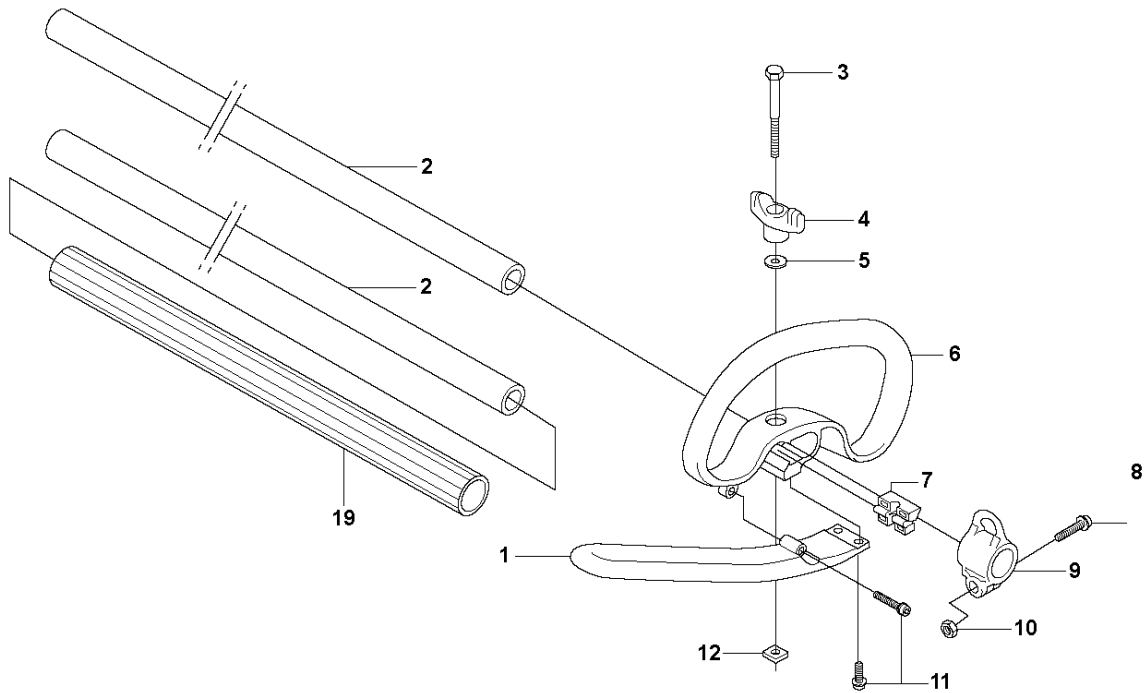

B 327LX, RJX
SHAFT & HANDLE

SHAFT & HANDLE

327 RJX, from 2012-01 -

Ref	Part no.	Description	Remark	Qty	Kit
1	503 99 78-01	HANDLE.J	RJx	1	
1	503 99 78-04	HANDLE	Captive screws	1	
2	503 88 88-01	TUBE	L=1483mm Ø=24mm	1	
2	540 05 38-01	TUBE DRIVESHAFT ASSY	RJx L=1483mm Ø=24mm France	1	
3	725 23 78-51	SCREW EHHM	L, LS. M6X40	1	
3	725 23 80-51	SCREW EHHM	Lx, RJxM6X50	1	
4	503 87 90-01	KNOB	Lx	1	
5	503 23 00-61	WASHER	L, LS	1	
6	503 87 19-03	HANDLE		1	
6	503 87 19-08	HANDLE	Captive screws	1	
7	503 94 03-01	DISTANCE.HANDLE		1	
8	503 20 07-16	SCREW IHSCFM	RJx	1	
9	503 94 10-01	HOOK	RJx	1	
10	731 23 14-01	HEXAGON NUT	RJx	1	
11	503 21 68-16	SCREW IHSCFT	RJx	3	
11	574 18 15-01	SCREW IHSCFTO	Captive screws	3	
12	502 19 71-01	SQUARE NUT		1	
13	537 23 48-01	DRIVE SHAFT	L=1525mm Ø=7mm	1	
14	735 31 12-00	CIRCLIP		1	
15	537 23 75-01	CLUTCH DRUM ASSY		1	
16	537 29 48-01	LABEL		1	
17	503 79 56-01	LABEL		1	
18	537 10 10-01	LABEL	RJx	1	
19	537 08 55-01	HANDLE	France	1	