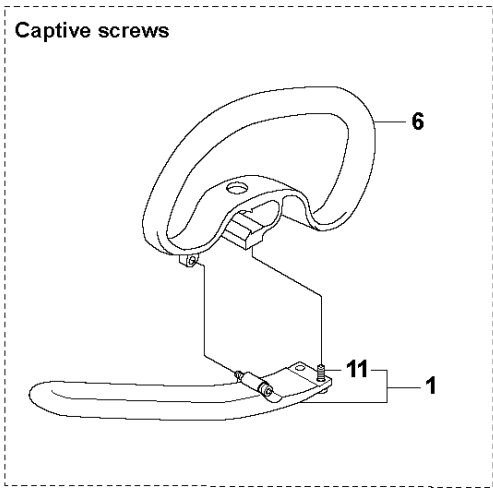

B 327LX, RJX
SHAFT & HANDLE

SHAFT & HANDLE

327 RJX, from 2012-01 -

Ref	Part no.	Description	Remark	Qty	Kit
1	503 99 78-01	HANDLE.J	RJx	1	
1	503 99 78-04	HANDLE	Captive screws	1	
2	503 88 88-01	TUBE	L=1483mm Ø=24mm	1	
2	540 05 38-01	TUBE DRIVESHAFT ASSY	RJx L=1483mm Ø=24mm France	1	
3	725 23 78-51	SCREW EHHM	L, LS. M6X40	1	
3	725 23 80-51	SCREW EHHM	Lx, RJxM6X50	1	
4	503 87 90-01	KNOB	Lx	1	
5	503 23 00-61	WASHER	L, LS	1	
6	503 87 19-03	HANDLE		1	
6	503 87 19-08	HANDLE	Captive screws	1	
7	503 94 03-01	DISTANCE.HANDLE		1	
8	503 20 07-16	SCREW IHSCFM	RJx	1	
9	503 94 10-01	HOOK	RJx	1	
10	731 23 14-01	HEXAGON NUT	RJx	1	
11	503 21 68-16	SCREW IHSCFT	RJx	3	
11	574 18 15-01	SCREW IHSCFTO	Captive screws	3	
12	502 19 71-01	SQUARE NUT		1	
13	537 23 48-01	DRIVE SHAFT	L=1525mm Ø=7mm	1	
14	735 31 12-00	CIRCLIP		1	
15	537 23 75-01	CLUTCH DRUM ASSY		1	
16	537 29 48-01	LABEL		1	
17	503 79 56-01	LABEL		1	
18	537 10 10-01	LABEL	RJx	1	
19	537 08 55-01	HANDLE	France	1	