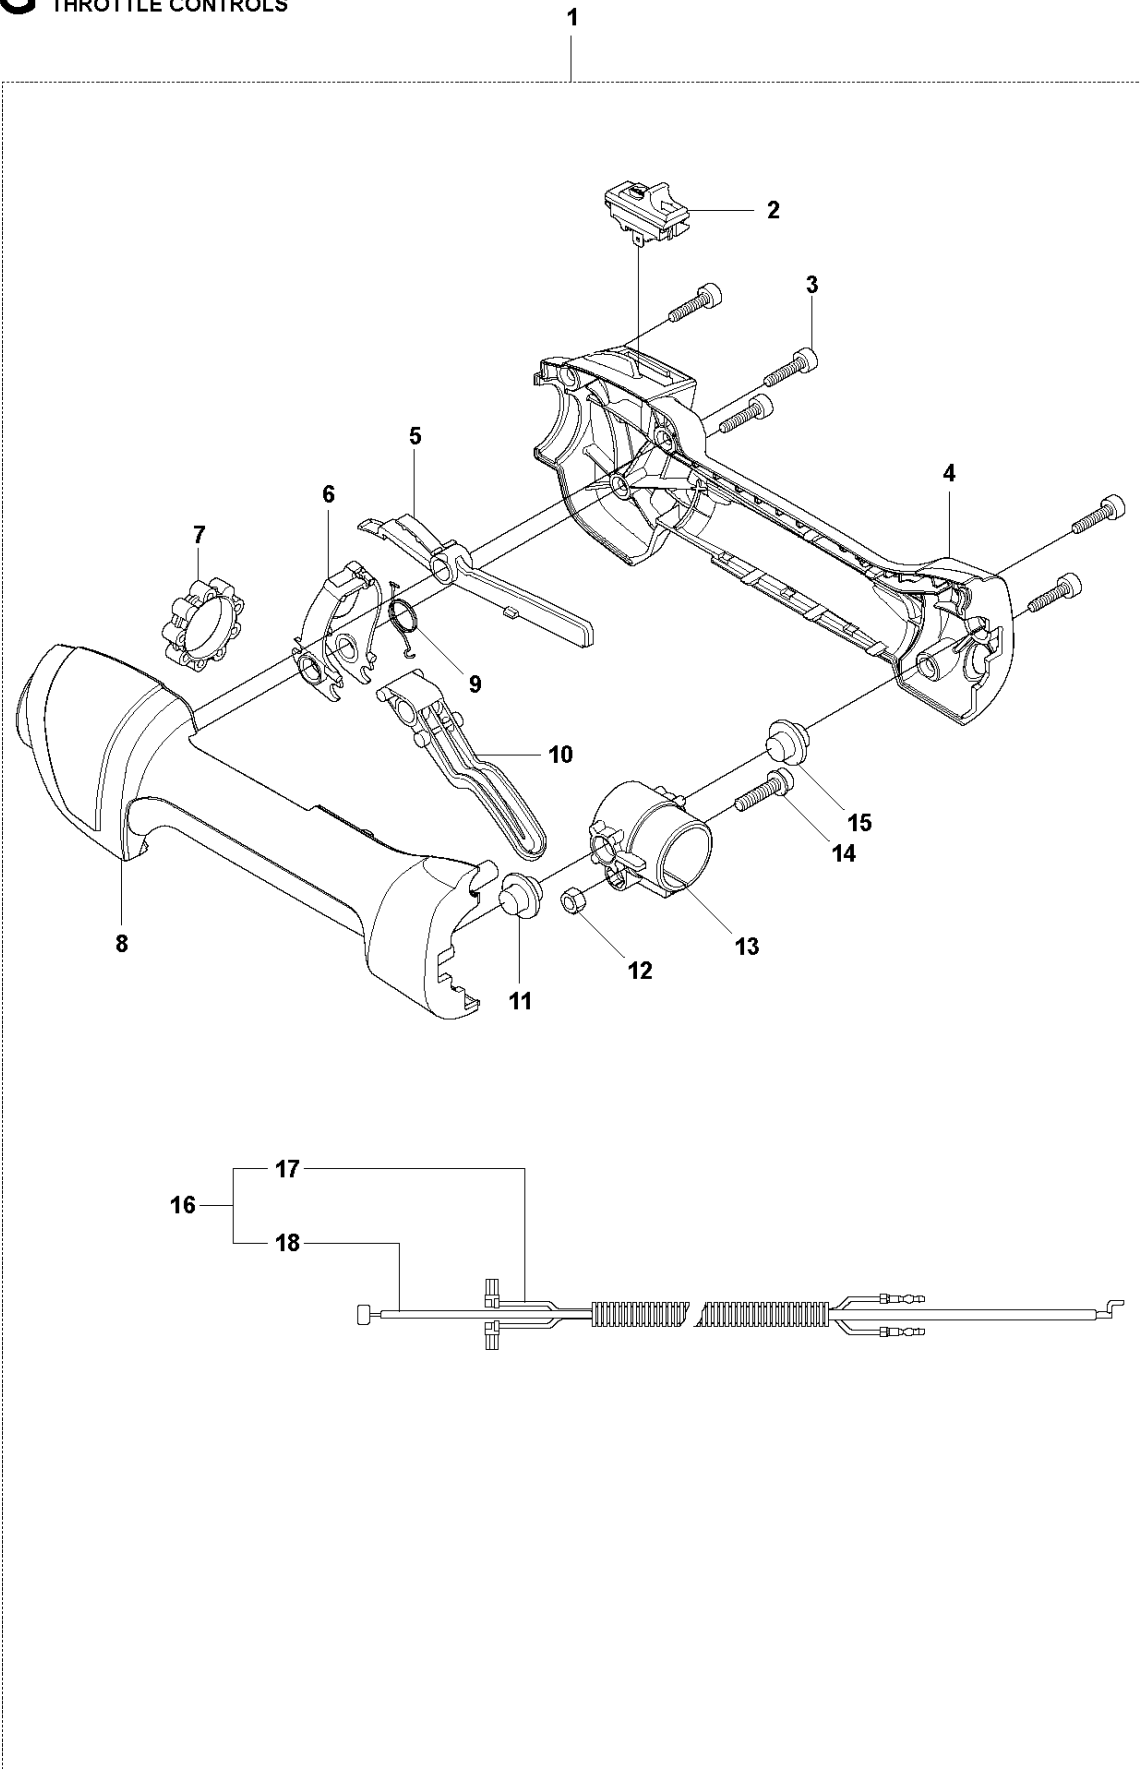

G 327LS, Lx, LDx, RJx
THROTTLE CONTROLS

HANDLE & CONTROLS

327 RJX, from 2012-01 -

Ref	Part no.	Description	Remark	Qty	Kit
1	544 14 36-04	CONTROL		1	
2	537 41 90-01	SWITCH		1	1
3	503 21 66-18	SCREW IHSC T		5	1
4	544 10 02-02	HANDLE HALF RIGHT		1	1
5	503 87 80-01	THROTTLE LOCKOUT		1	1
6	503 91 81-01	THROTTLE LEVER		1	1
7	503 96 14-01	VIBRATION ABSORBER		1	1
8	544 10 03-02	HANDLE HALF LEFT		1	1
9	544 10 08-01	RECOIL SPRING		1	1
10	503 87 79-03	THROTTLE TRIGGER		1	1
11	544 10 17-02	RUBBER DAMPER		1	1
12	731 23 14-01	HEXAGON NUT		1	1
13	544 11 21-01	RETAINER		1	1
14	503 20 03-20	SCREW IHSCFM		1	1
15	544 10 17-02	RUBBER DAMPER		1	1
16	502 65 13-01	WIRING		1	1
17	502 53 16-01	SHORT CIRCUIT CABLE		1	1,16
18	544 17 17-03	THROTTLE WIRE ASSY		1	1,16