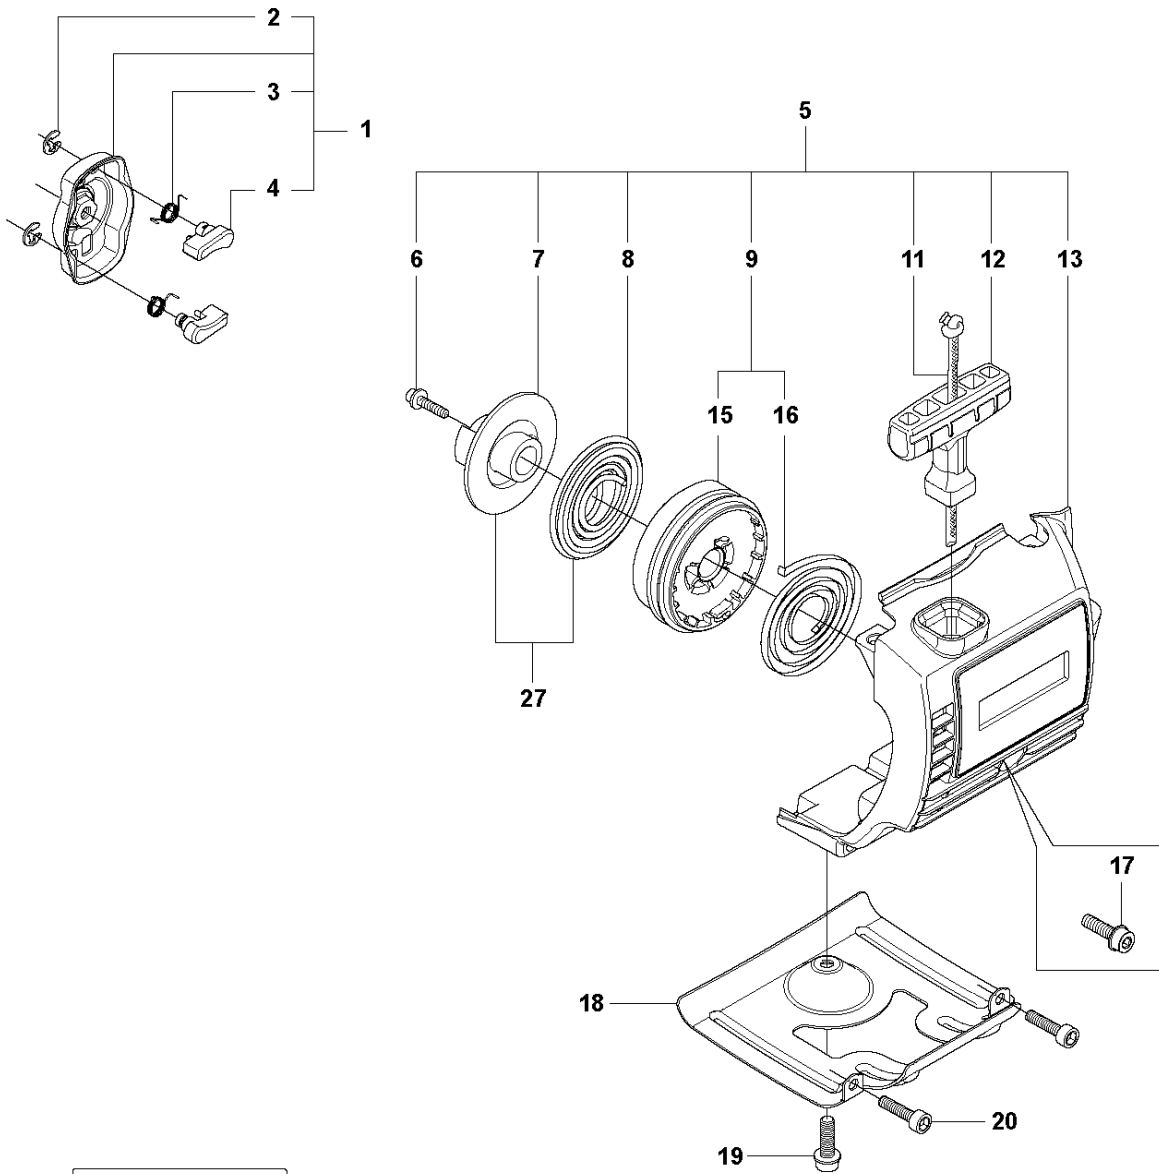

K2 327LX, LDX, RX, RDX, RJX, 323RII
STARTER

STARTER

327 RJX, from 2012-01 -

Ref	Part no.	Description	Remark	Qty	Kit
1	503 87 33-05	STARTER PAWL BRIDGE		1	
2	735 31 08-20	E-CLIP		2	1
3	503 87 36-01	SPRING		2	1
4	503 87 35-02	STARTER PAWL		2	1
5	544 07 11-03	STARTER ASSY	Captive screws	1	
6	503 21 77-25	SCREW IHSC T		1	5
7	544 03 87-02	DRIVER		1	5
8	544 03 88-02	SPRING		1	5
9	544 16 65-01	STARTER PULLEY ASSY		1	5
11	503 85 89-01	STARTER CORD		1	5
12	537 00 84-01	STARTER HANDLE		1	5
13	537 41 16-02	STARTER HOUSING	Captive screws	1	5
14	537 37 93-02	SPACING SLEEVE		1	5
15	544 03 86-01	STARTER PULLEY		1	5, 9
16	503 85 90-01	RECOIL SPRING		1	5, 9
17	574 47 70-03	SCREW IHSCFMO	Captive screw M5x16	1	5
18	537 03 41-01	PROTECTIVE PLATE		1	
19	503 20 14-12	SCREW IHSCFMO	M5x12	1	
20	503 21 66-18	SCREW IHSC T		2	
21	537 35 34-56	LABEL	327LDx	1	
22	537 35 34-57	LABEL	327RJx	1	
23	537 35 34-58	LABEL	323RII	1	
24	537 35 34-59	LABEL	327Rx	1	
25	537 35 34-60	LABEL	327RDx	1