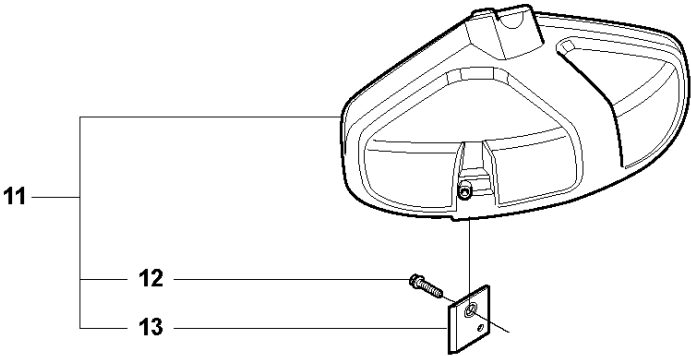

S 327LS, LX, LDX, RX, RDX, RJX, 323RII
ACCESSORIES

ACCESSORIES

327 RJX, from 2012-01 -

Ref	Part no.	Description	Remark	Qty	Kit
1	544 04 42-10	ACCESSORY BAG	Captive screws 323RII, 327Rx	1	
2	573 99 43-04	SCREW IHSCFMO	Captive screws	2	1
3	574 56 80-01	CLAMP	Captive screws	1	1
4	537 29 34-01	ADAPTER		1	1
5	574 56 49-02	BLADE GUARD	Captive screws	1	1
6	503 20 03-16	SCREW IHSCFM	Captive screws	4	1
7	574 03 95-01	LOCKING NUT	Captive screws	4	1
8	503 97 71-01	TRIMMER GUARD	327Lx, 327LDx	1	
9	503 21 07-16	SCREW IHSCFT		1	8
10	503 79 88-01	BLADE		1	8
11	503 93 42-02	COMBI GUARD	323RII, 327Rx	1	
12	503 21 07-16	SCREW IHSCFT		1	11
13	503 79 88-01	BLADE		1	11