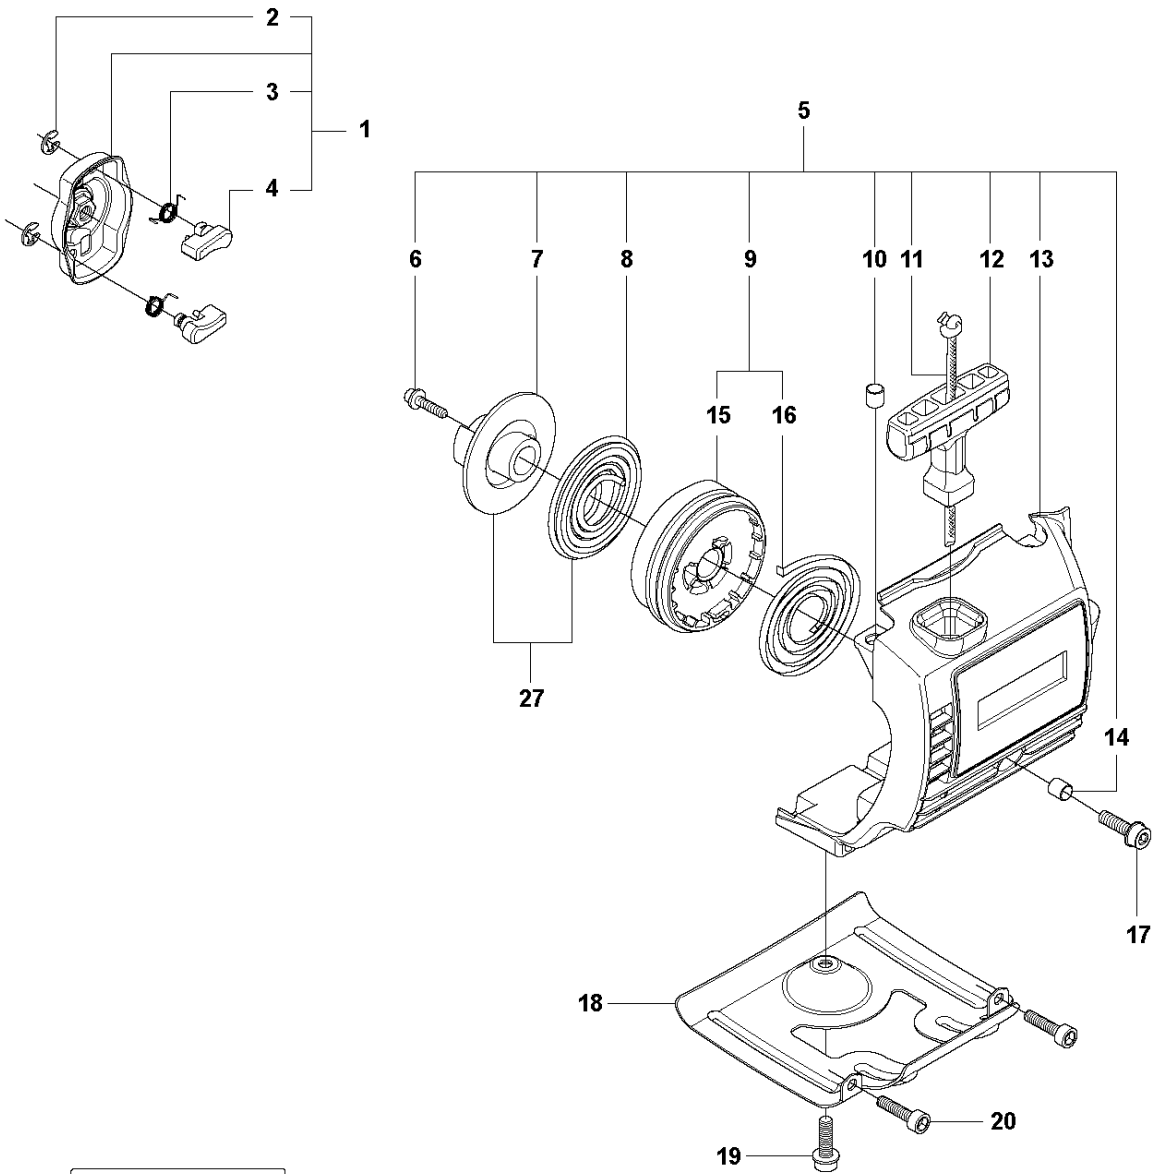

K1 327LX, LDX, RX, RDX, RJX, 323RII
STARTER

21

22

24

23

25

STARTER

327 RJX, from 2012-01 -

Ref	Part no.	Description	Remark	Qty	Kit
1	503 87 33-05	STARTER PAWL BRIDGE		1	
2	735 31 08-20	E-CLIP		2	1
3	503 87 36-01	SPRING		2	1
4	503 87 35-02	STARTER PAWL		2	1
5	544 07 11-02	STARTER ASSY		1	
6	503 21 77-25	SCREW IH SCT		1	5
7	544 03 87-02	DRIVER		1	5
8	544 03 88-02	SPRING		1	5
9	544 16 65-01	STARTER PULLEY ASSY		1	5
10	537 37 93-02	SPACING SLEEVE		2	5
11	503 85 89-01	STARTER CORD		1	5
12	537 00 84-01	STARTER HANDLE		1	5
13	537 41 16-01	STARTER HOUSING		1	5
14	537 37 93-02	SPACING SLEEVE		1	5
15	544 03 86-01	STARTER PULLEY		1	5, 9
16	503 85 90-01	RECOIL SPRING		1	5, 9
17	503 20 03-16	SCREW IHSCFM	M5x16	1	
18	537 03 41-01	PROTECTIVE PLATE		1	
19	503 20 14-12	SCREW IHSCFMO	M5x12	1	
20	503 21 66-18	SCREW IH SCT		2	
21	537 35 34-56	LABEL	327LDx	1	
22	537 35 34-57	LABEL	327RJx	1	
23	537 35 34-58	LABEL	323RII	1	
24	537 35 34-59	LABEL	327Rx	1	
25	537 35 34-60	LABEL	327RDx	1