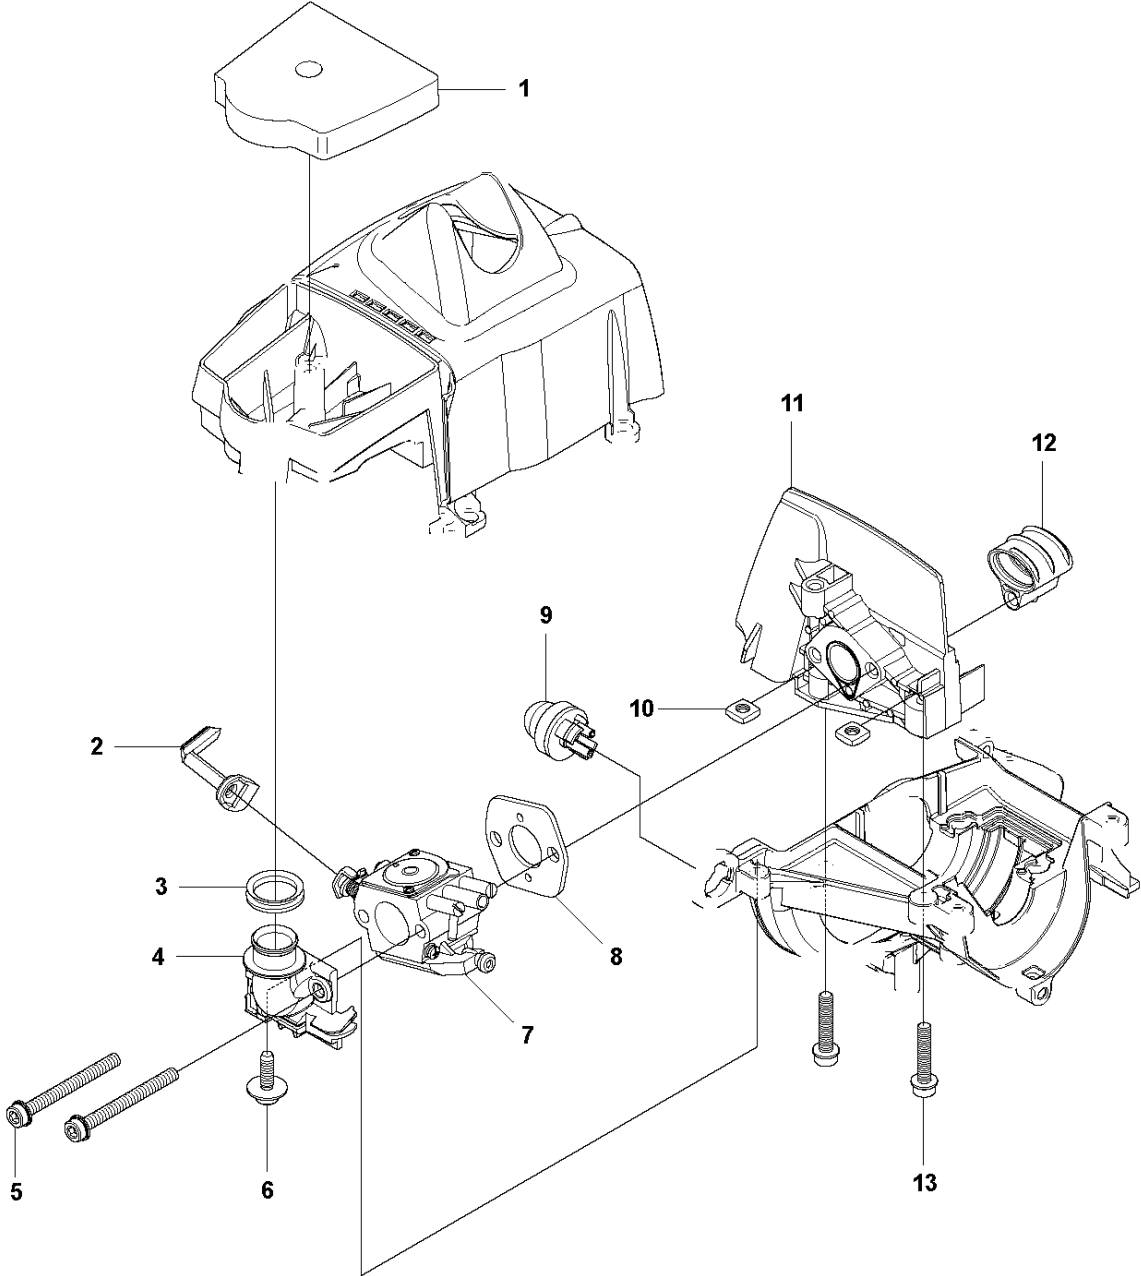

J 327LX, LDX, RX, RDX, RJX, LX, 323R11
CARBURETOR & AIR FILTER

CARBURETOR & AIR FILTER

327 RJX, from 2012-01 -

Ref	Part no.	Description	Remark	Qty	Kit
1	537 14 31-01	AIR FILTER ASSY		1	
2	503 96 25-01	CHOKE CONTROL		1	
3	740 68 11-21	V-RING		1	
4	502 49 90-01	BRACKET		1	
5	503 21 75-50	SCREW IHSCFT		2	
6	503 21 77-16	SCREW IHSCFT		1	
7	503 28 34-01	CARBURETTOR	Zama C1Q-EL24, NOT FOR US	1	
7	576 01 98-01	CARBURETTOR	Hualong HQ-2, only option for US	1	
8	503 49 71-01	GASKET		1	
9	503 93 66-01	PRIMER HOUSING		1	
10	503 22 65-04	SQUARE NUT		2	
11	503 91 09-01	INSULATION WALL		1	
12	503 94 26-01	INLET PIPE		1	
13	503 20 03-25	SCREW IHSCFM		2	
14	505 27 10-01	FILTER		1