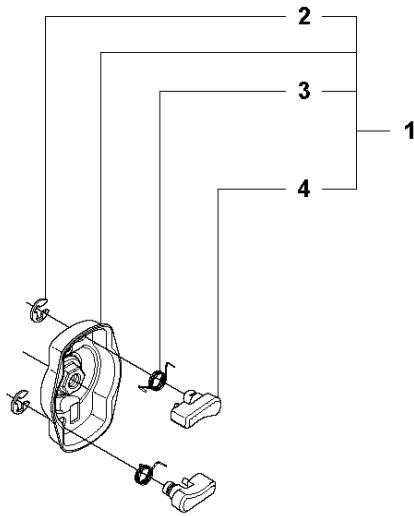

K4 327LX, LDX, RX, RDX, RJX, 323RII
STARTER

17

18

19

20

21

STARTER

327 RJX, from 2012-01 -

Ref	Part no.	Description	Remark	Qty	Kit
1	503 87 33-05	STARTER PAWL BRIDGE		1	
2	735 31 08-20	E-CLIP		2	1
3	503 87 36-01	SPRING		1	1
4	503 87 35-02	STARTER PAWL		2	1
5	503 85 28-07	STARTER ASSY	Captive screws	1	
6	503 21 77-16	SCREW IH SCT		1	5
7	503 96 49-01	STARTER PULLEY		1	5
9	503 85 89-01	STARTER CORD		1	5
10	537 00 84-01	STARTER HANDLE		1	5
11	503 85 87-03	STARTER HOUSING	Captive screws	1	5
13	574 47 70-03	SCREW IH SCFMO	Captive screws M5x16	1	5
14	503 21 66-18	SCREW IH SCT		2	
15	503 20 14-12	SCREW IH SCFMO	M5x12	1	
16	537 03 41-01	PROTECTIVE PLATE		1	
17	537 35 34-56	LABEL	327LDx	1	
18	537 35 34-57	LABEL	327RJx	1	
19	537 35 34-58	LABEL	323RII	1	
20	537 35 34-59	LABEL	327Rx	1	
21	537 35 34-60	LABEL	327RDx	1